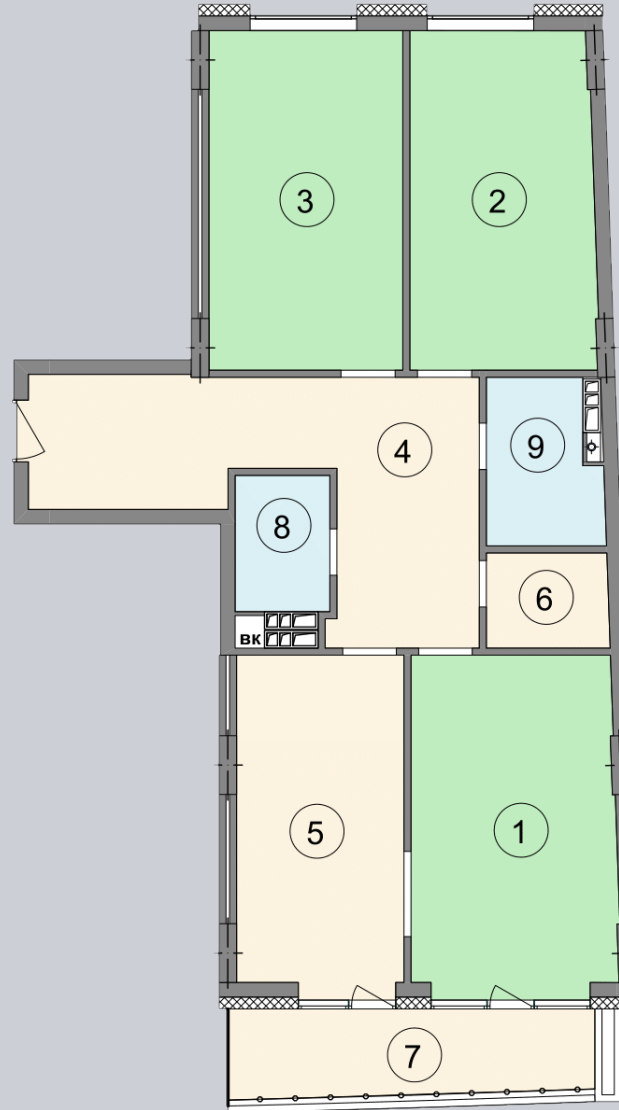

☎ 044-492-05-05

✉ sales@stsophia.ua

1
house

2
section

B26
flat

2
floor

110.95 м²
space

2
section

☎ 044-492-05-05

✉ sales@stsophia.ua

1
house

2
section

B26
flat

SQUARE METERS M^2

Кухня: $16.34 M^2$

: $18.03 M^2$

: $19.04 M^2$

: $5.28 M^2$

: $2.78 M^2$

: $3.73 M^2$

: $20.13 M^2$

: $22.26 M^2$

: $3.36 M^2$

All space: $110.95 M^2$

Living space: $57.2 M^2$