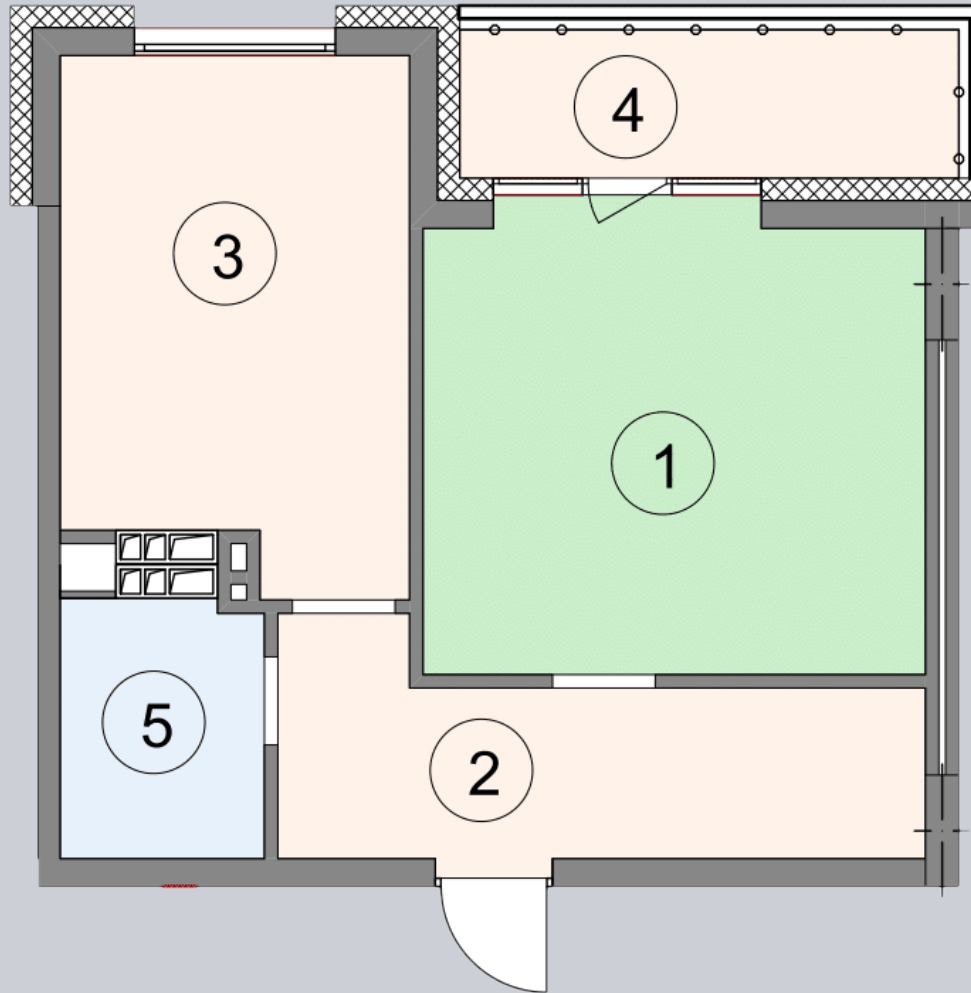

☎ 044-492-05-05

✉ sales@stsophia.ua

1
house

2
section

B27
flat

2
floor

48.82 м²
space

2
section

☎ 044-492-05-05

✉ sales@stsophia.ua

1
house

2
section

B27
flat

SQUARE METERS M^2

Кухня: $13.95 M^2$

: $4.21 M^2$

: $1.79 M^2$

: $18.72 M^2$

: $10.15 M^2$

All space: $48.82 M^2$

Living space: $18.72 M^2$