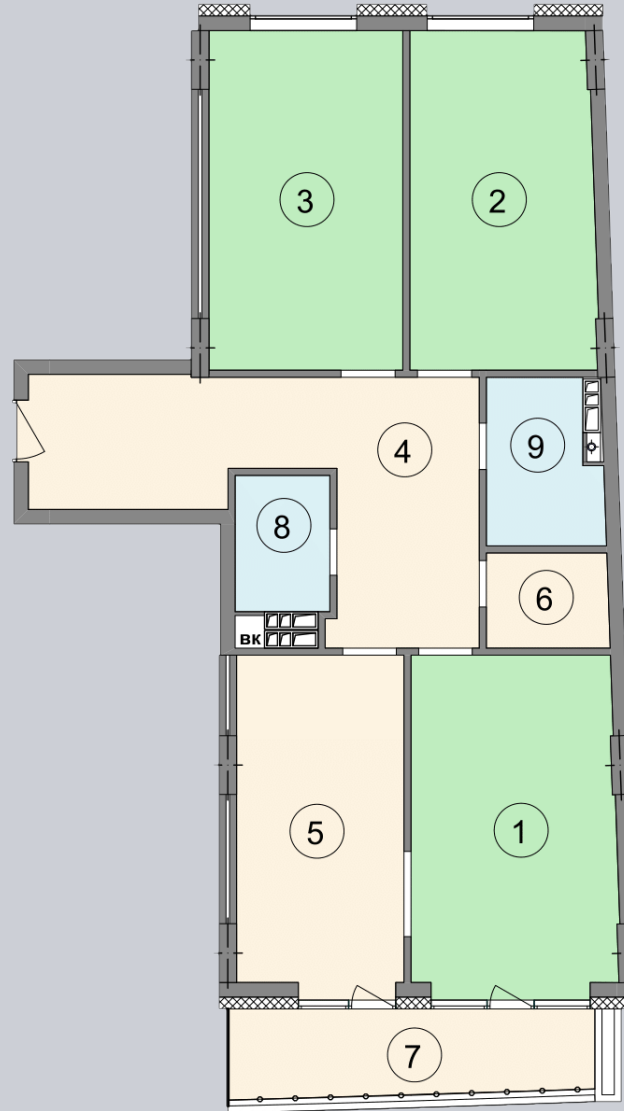

☎ 044-492-05-05

✉ sales@stsophia.ua

1
house

2
section

B36
flat

SQUARE METERS M^2

Кухня: $16.34 M^2$

: $18.03 M^2$

: $19.04 M^2$

: $5.28 M^2$

: $2.78 M^2$

: $3.73 M^2$

: $20.13 M^2$

: $22.26 M^2$

: $3.36 M^2$

All space: $110.95 M^2$

Living space: $57.2 M^2$