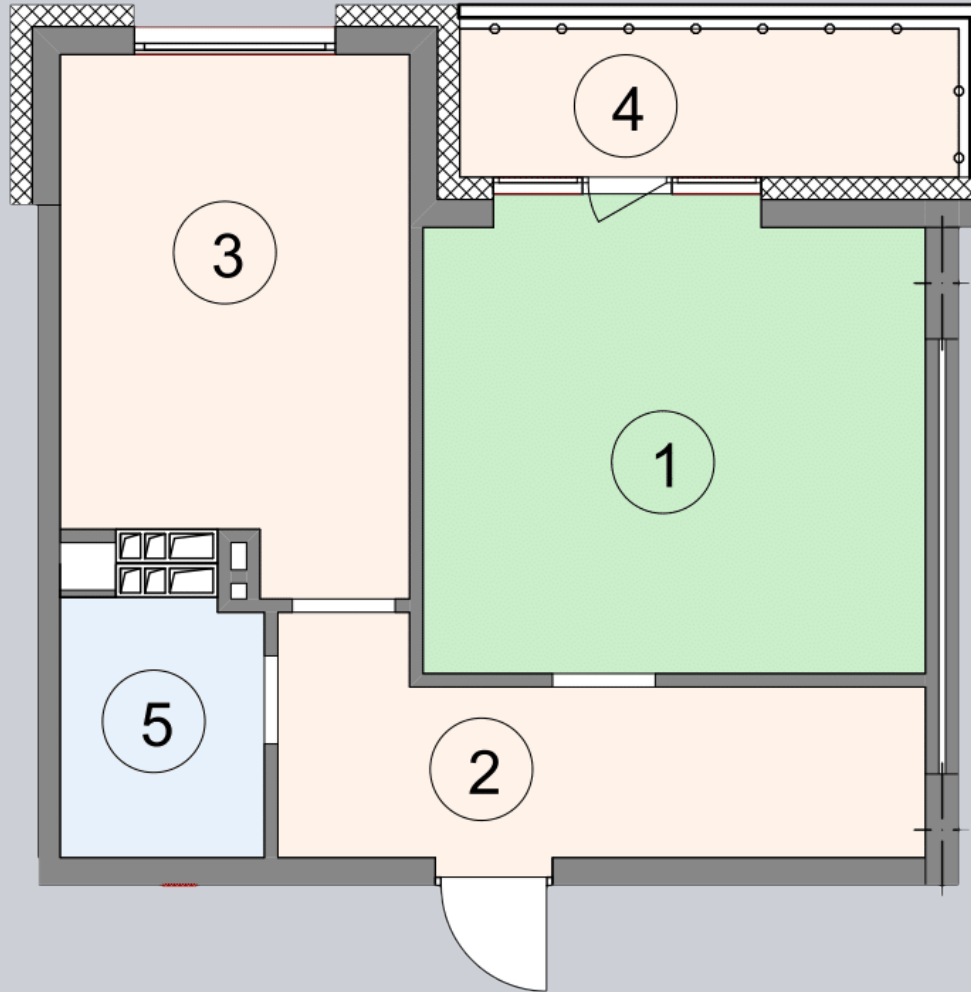

☎ 044-492-05-05

✉ sales@stsophia.ua

1
house

2
section

B37
flat

3
floor

48.82 м²
space

2
section

☎ 044-492-05-05

✉ sales@stsophia.ua

1
house

2
section

B37
flat

SQUARE METERS M^2

Кухня: $13.95 M^2$

: $4.21 M^2$

: $1.79 M^2$

: $18.72 M^2$

: $10.15 M^2$

All space: $48.82 M^2$

Living space: $18.72 M^2$