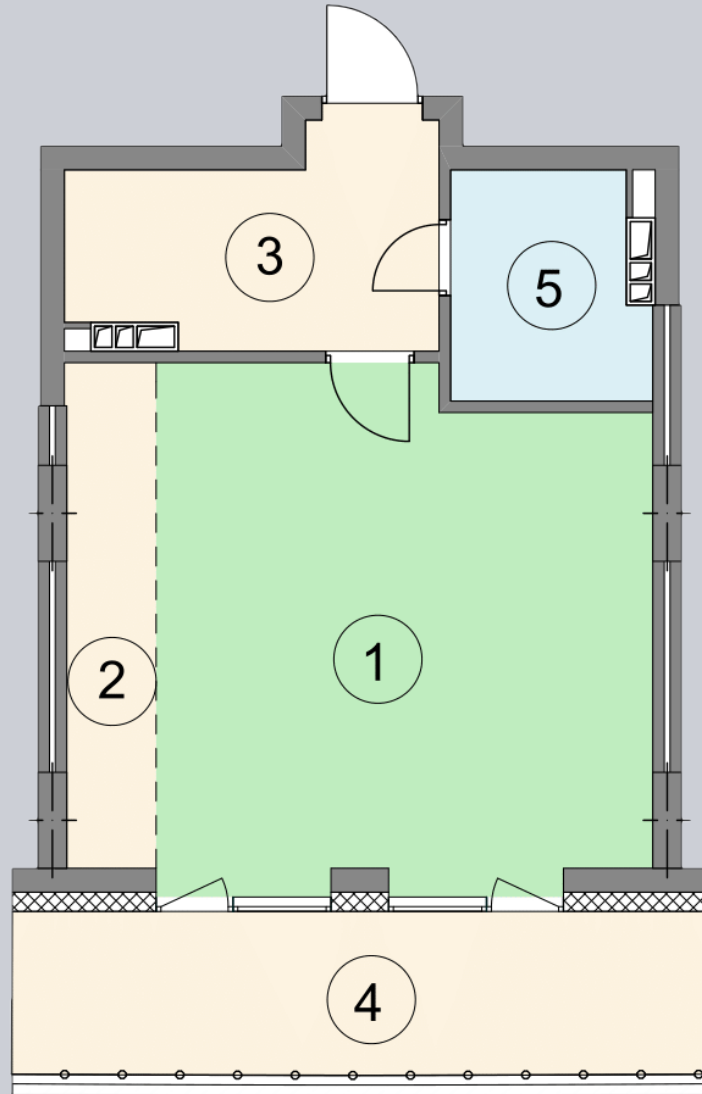

☎ 044-492-05-05

✉ sales@stsophia.ua

1
house

2
section

B44
flat

4
floor

48.31 м²
space

2
section

☎ 044-492-05-05

✉ sales@stsophia.ua

1
house

2
section

B44
flat

SQUARE METERS M^2

Кухня: $4.9 M^2$

: $4.63 M^2$

: $3.74 M^2$

: $27.19 M^2$

: $7.85 M^2$

All space: $48.31 M^2$

Living space: $27.19 M^2$