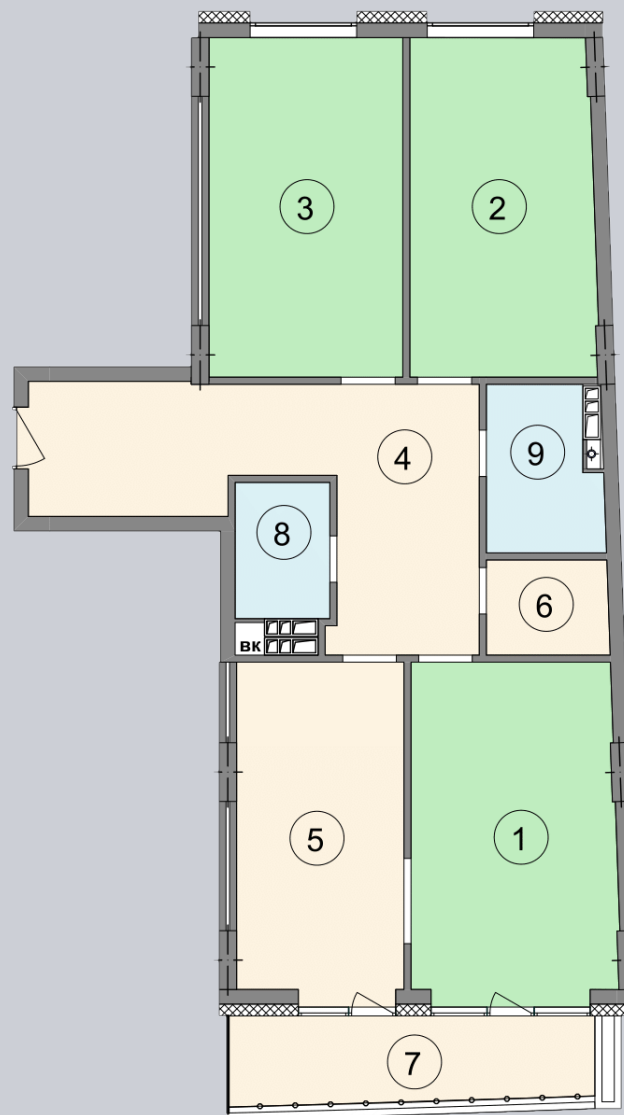

☎ 044-492-05-05

✉ sales@stsophia.ua

1
house

3
section

C26
flat

2
floor

110.95 м²
space

3
section

☎ 044-492-05-05

✉ sales@stsophia.ua

1
house

3
section

C26
flat

SQUARE METERS M^2

Кухня: $16.34 M^2$

: $18.03 M^2$

: $19.04 M^2$

: $5.28 M^2$

: $2.78 M^2$

: $3.73 M^2$

: $20.13 M^2$

: $22.26 M^2$

: $3.36 M^2$

All space: $110.95 M^2$

Living space: $57.2 M^2$