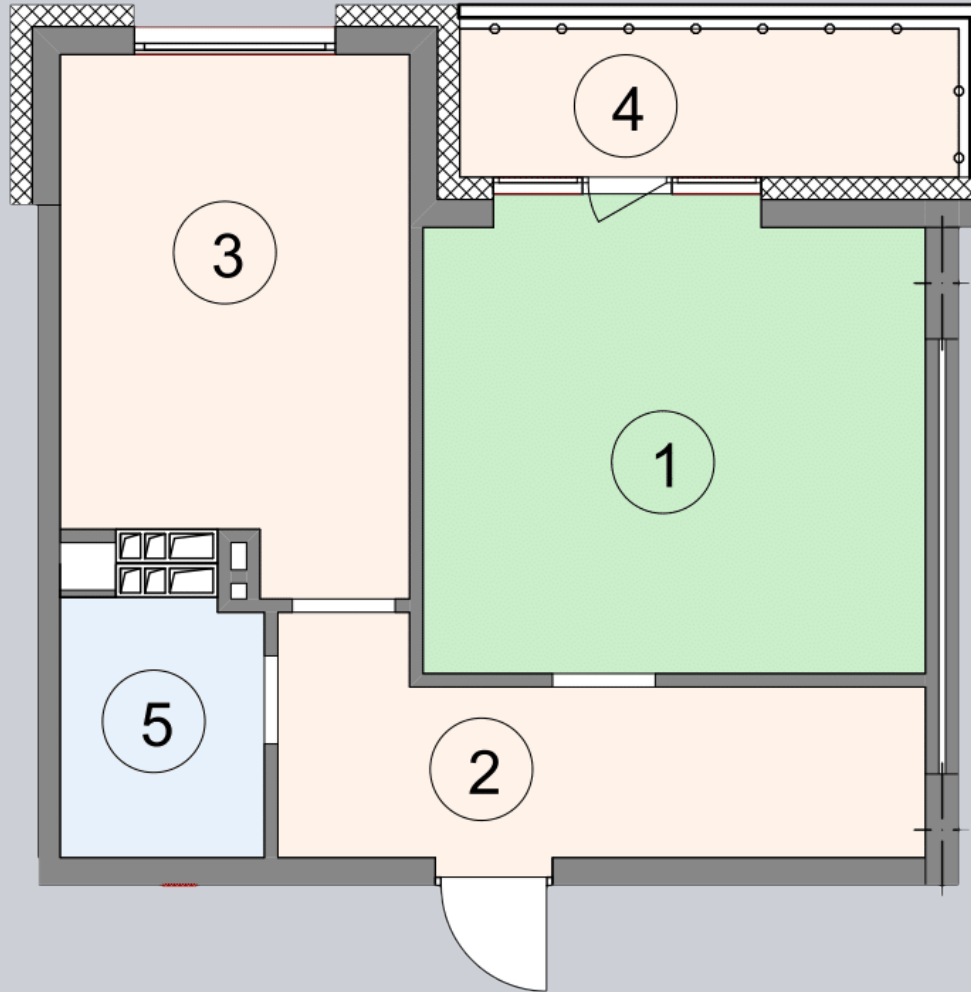

☎ 044-492-05-05

✉ sales@stsophia.ua

1
house

3
section

C27
flat

SQUARE METERS M^2

Кухня: $13.95 M^2$

: $4.21 M^2$

: $1.79 M^2$

: $18.72 M^2$

: $10.15 M^2$

All space: $48.82 M^2$

Living space: $18.72 M^2$