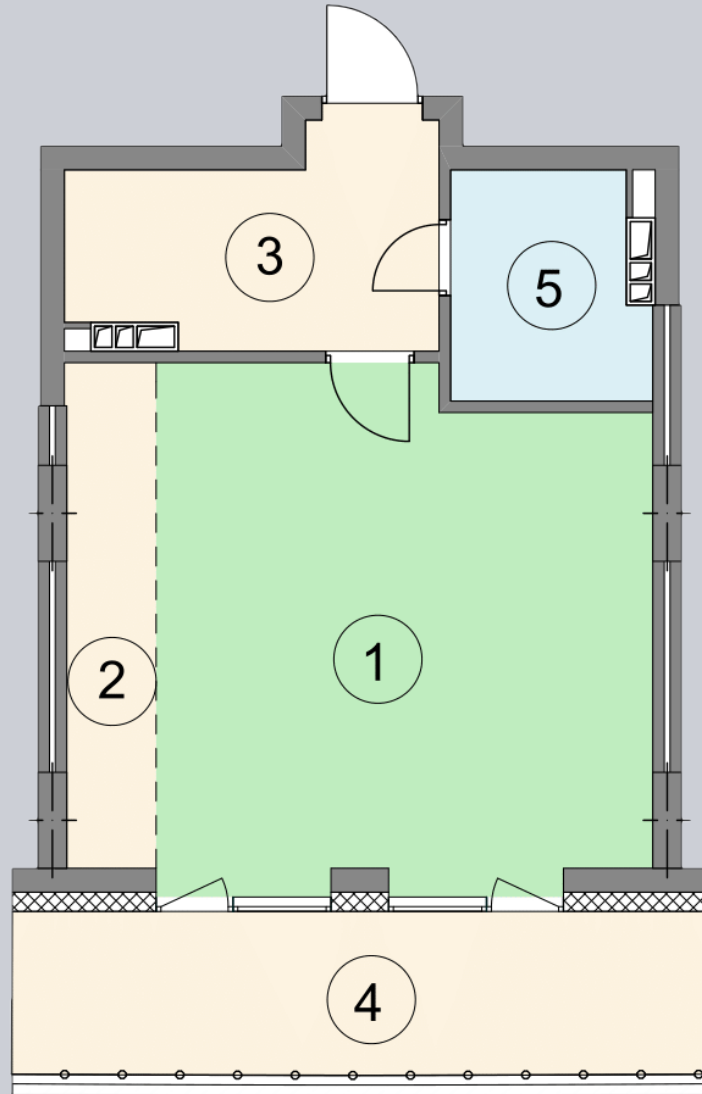

☎ 044-492-05-05

✉ sales@stsophia.ua

1
house

3
section

C44
flat

SQUARE METERS M^2

Кухня: $4.9 M^2$

: $4.63 M^2$

: $3.74 M^2$

: $27.19 M^2$

: $7.85 M^2$

All space: $48.31 M^2$

Living space: $27.19 M^2$