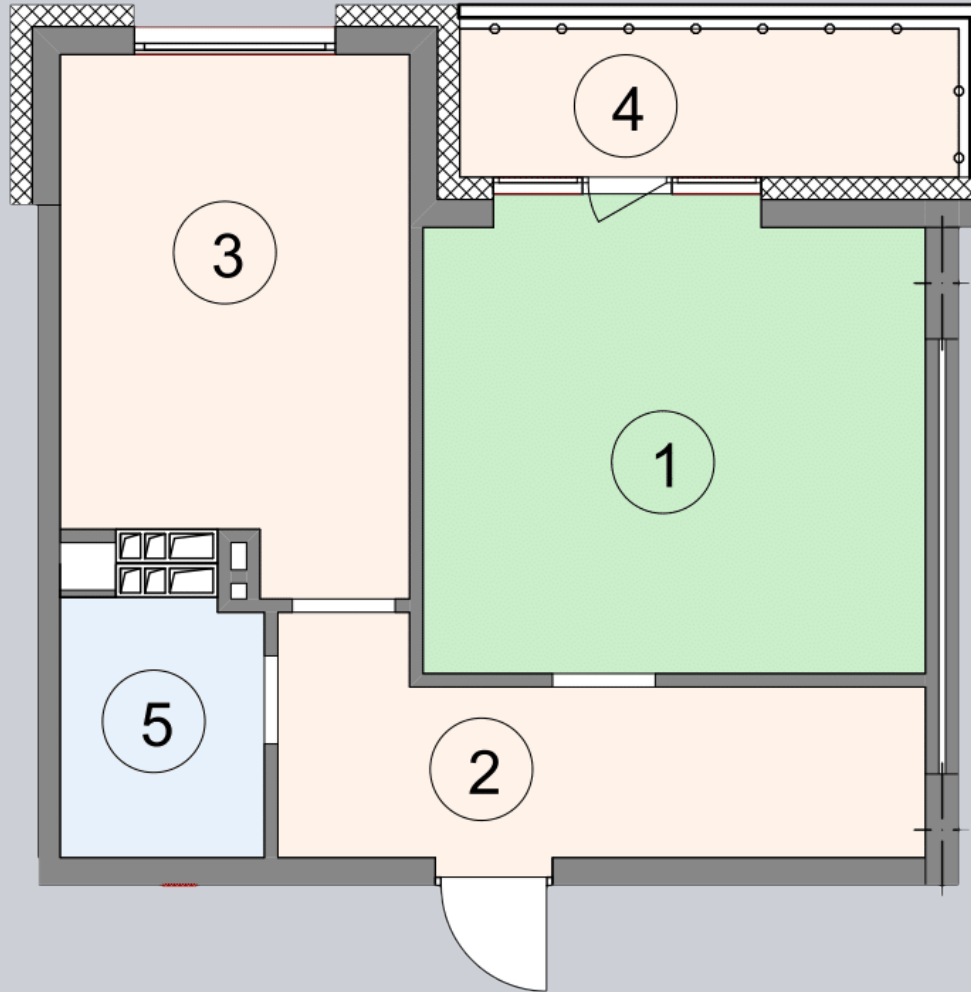

☎ 044-492-05-05

✉ sales@stsophia.ua

1
house

3
section

C47
flat

SQUARE METERS M^2

Кухня: $13.95 M^2$

: $4.21 M^2$

: $1.79 M^2$

: $18.72 M^2$

: $10.15 M^2$

All space: $48.82 M^2$

Living space: $18.72 M^2$