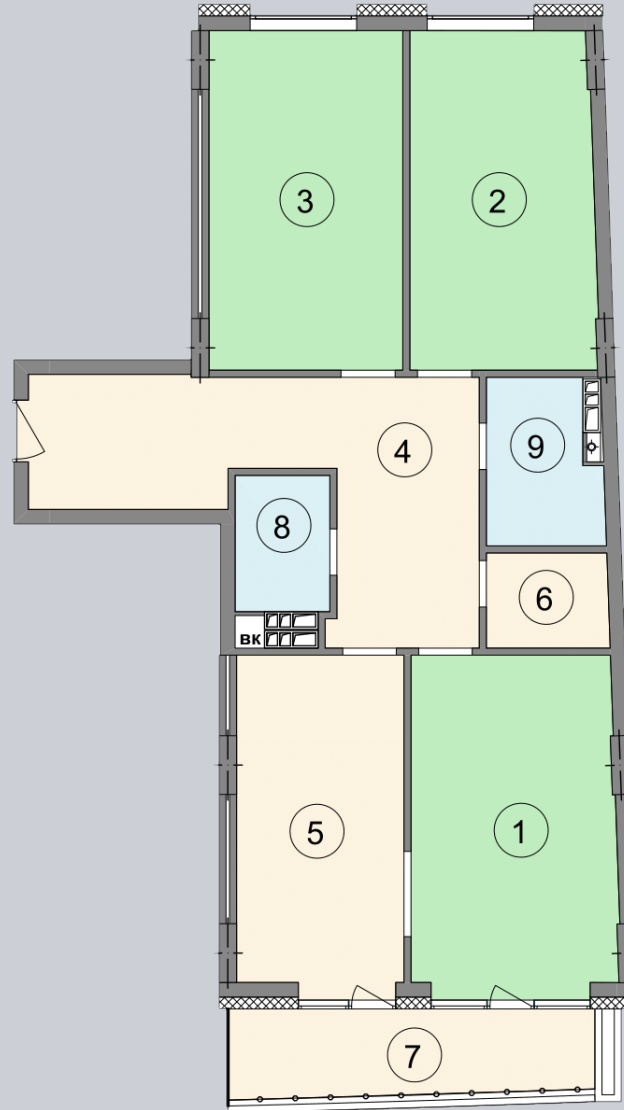

☎ 044-492-05-05

✉ sales@stsophia.ua

1
house

3
section

C56
flat

5
floor

110.95 м²
space

3
section

☎ 044-492-05-05

✉ sales@stsophia.ua

1
house

3
section

C56
flat

SQUARE METERS M^2

Кухня: $16.34 M^2$

: $18.03 M^2$

: $19.04 M^2$

: $5.28 M^2$

: $2.78 M^2$

: $3.73 M^2$

: $20.13 M^2$

: $22.26 M^2$

: $3.36 M^2$

All space: $110.95 M^2$

Living space: $57.2 M^2$