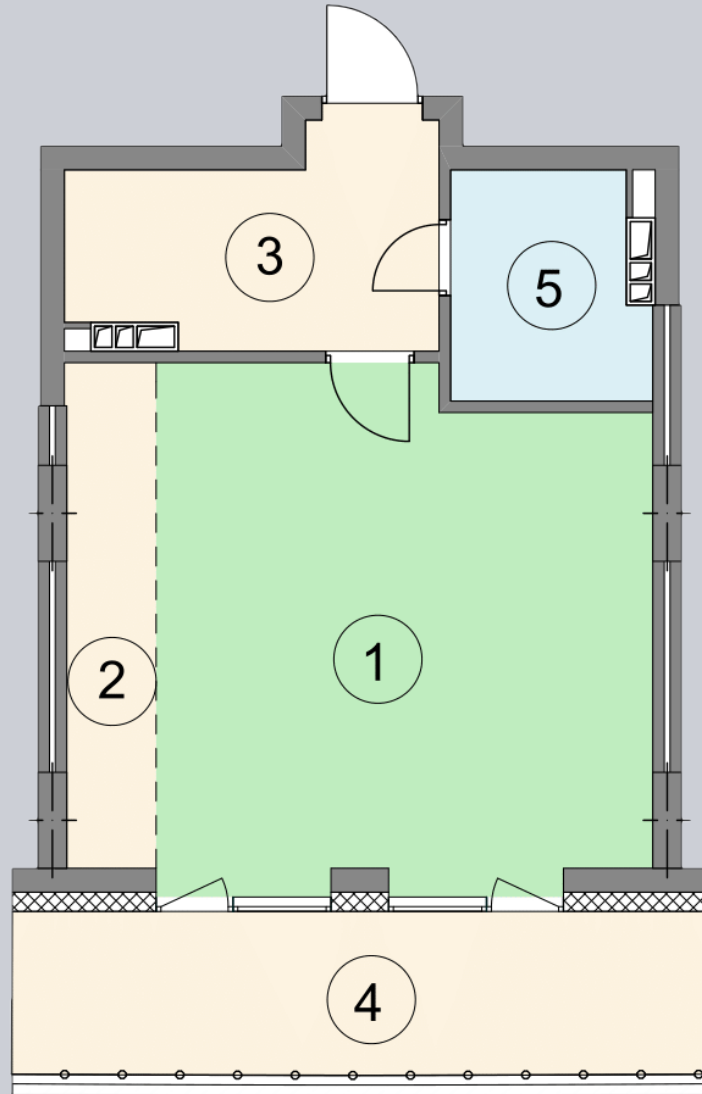

☎ 044-492-05-05

✉ sales@stsophia.ua

1
house

3
section

C64
flat

SQUARE METERS M^2

Кухня: $4.9 M^2$

: $4.63 M^2$

: $3.74 M^2$

: $27.19 M^2$

: $7.85 M^2$

All space: $48.31 M^2$

Living space: $27.19 M^2$