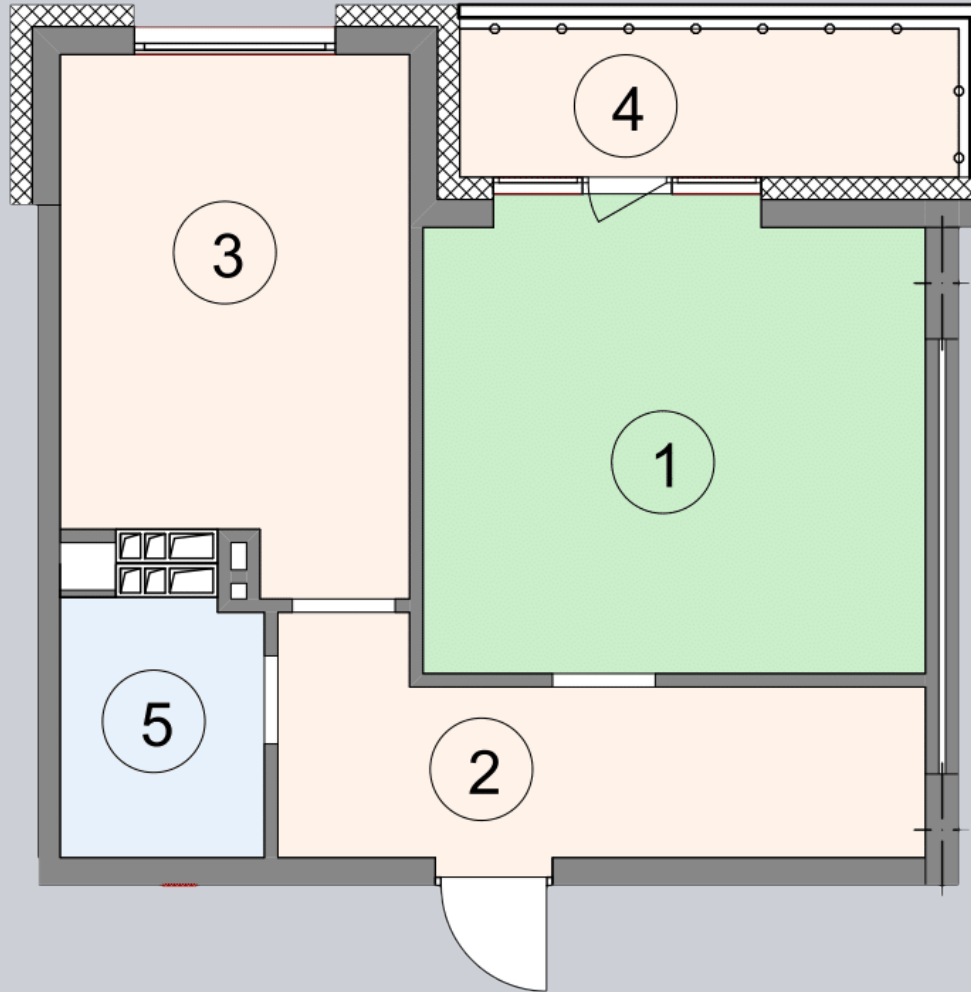

☎ 044-492-05-05

✉ sales@stsophia.ua

1
house

3
section

C67
flat

SQUARE METERS M^2

Кухня: $13.95 M^2$

: $4.21 M^2$

: $1.79 M^2$

: $18.72 M^2$

: $10.15 M^2$

All space: $48.82 M^2$

Living space: $18.72 M^2$