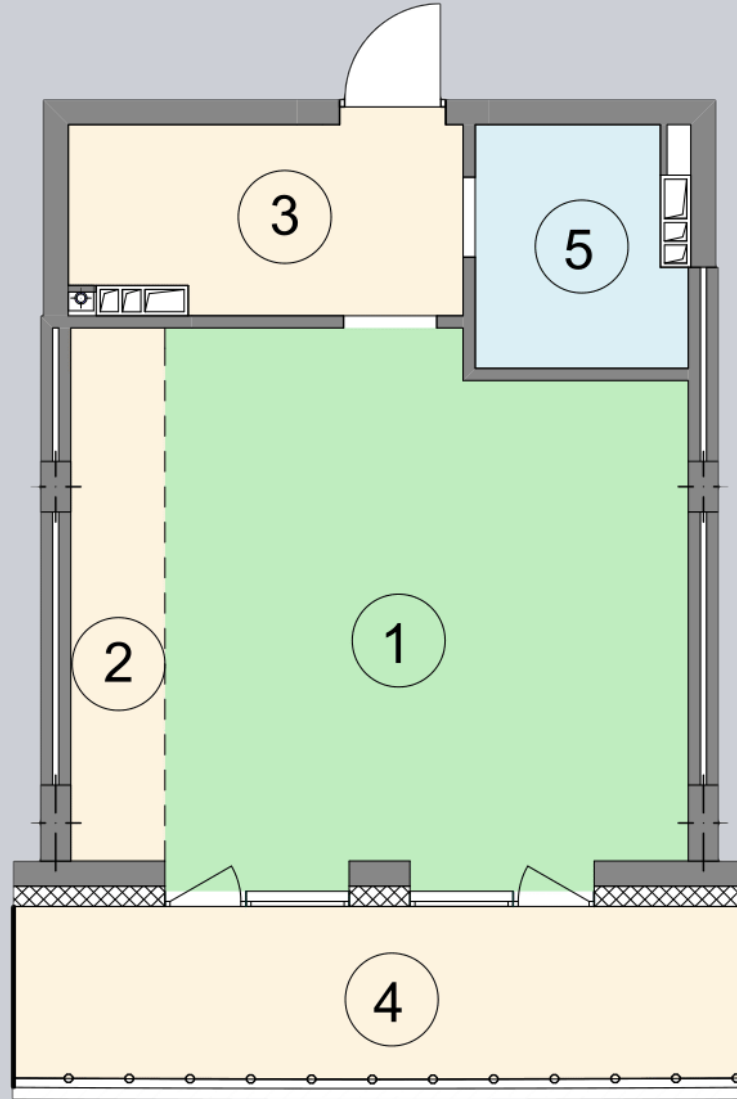

☎ 044-492-05-05

✉ sales@stsophia.ua

1
house

3
section

C73
flat

SQUARE METERS M^2

Кухня: $4.9 M^2$

: $4.63 M^2$

: $3.74 M^2$

: $27.19 M^2$

: $7.85 M^2$

All space: $48.31 M^2$

Living space: $27.19 M^2$