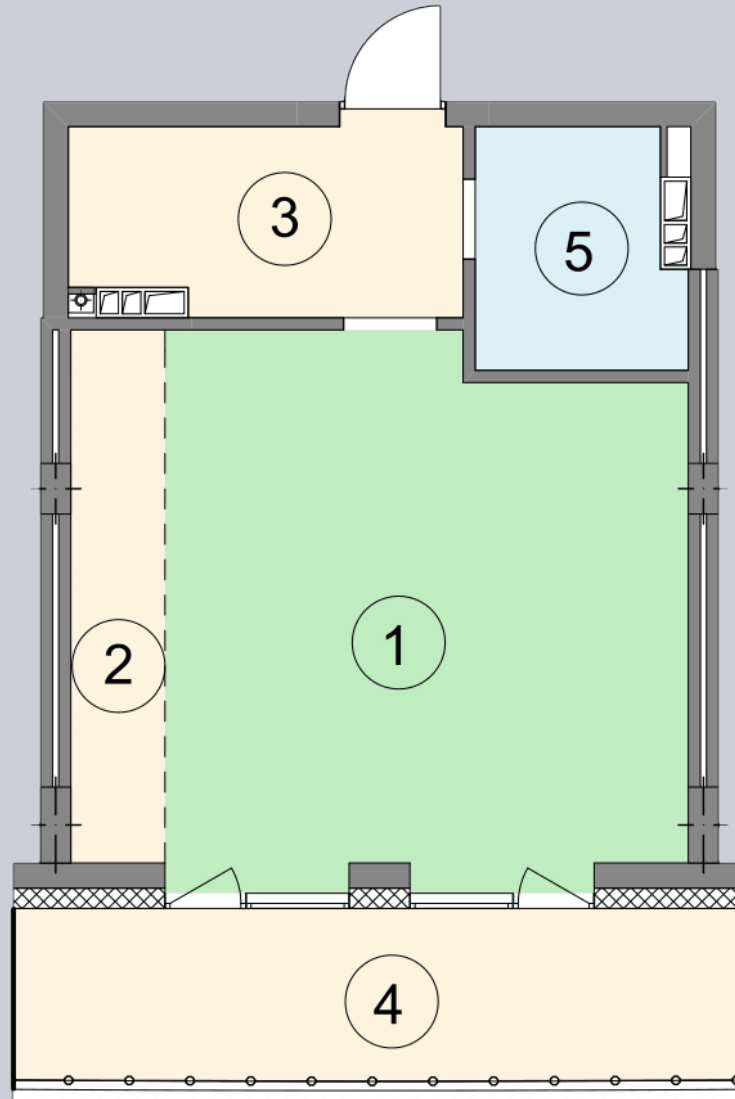

☎ 044-492-05-05

✉ sales@stsophia.ua

1
house

3
section

C83
flat

SQUARE METERS M^2

Кухня: $4.9 M^2$

: $4.63 M^2$

: $3.74 M^2$

: $27.19 M^2$

: $7.85 M^2$

All space: $48.31 M^2$

Living space: $27.19 M^2$