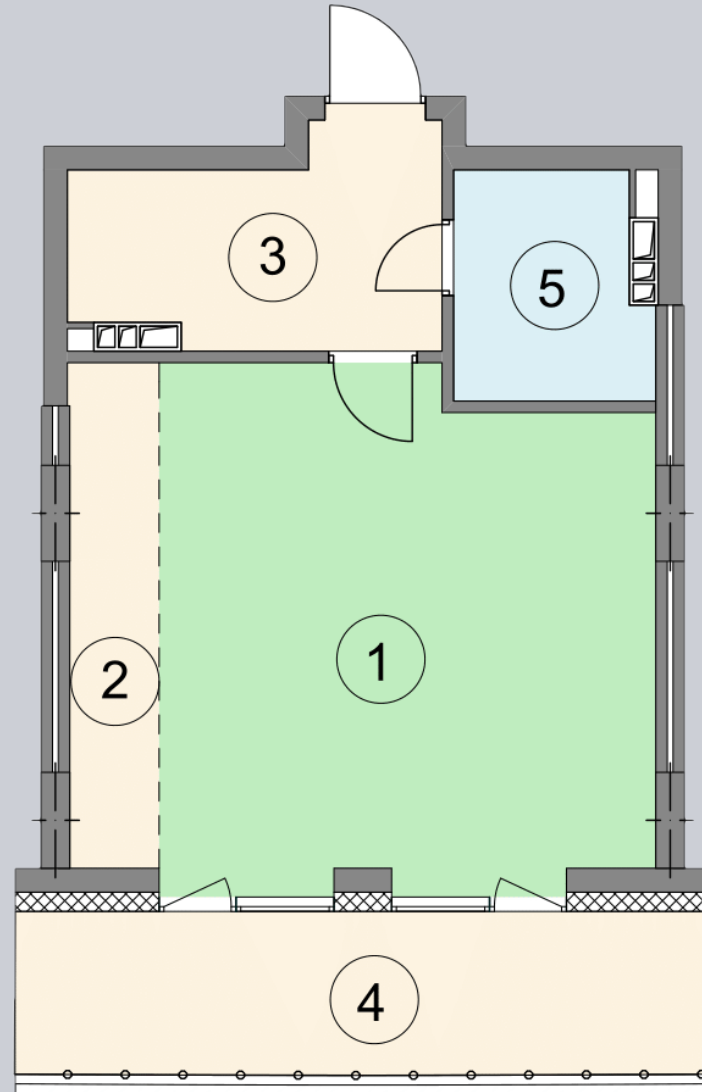

☎ 044-492-05-05

✉ sales@stsophia.ua

1
house

5
section

E24
flat

SQUARE METERS M^2

Кухня: $4.9 M^2$

: $4.63 M^2$

: $3.74 M^2$

: $27.19 M^2$

: $7.85 M^2$

All space: $48.31 M^2$

Living space: $27.19 M^2$