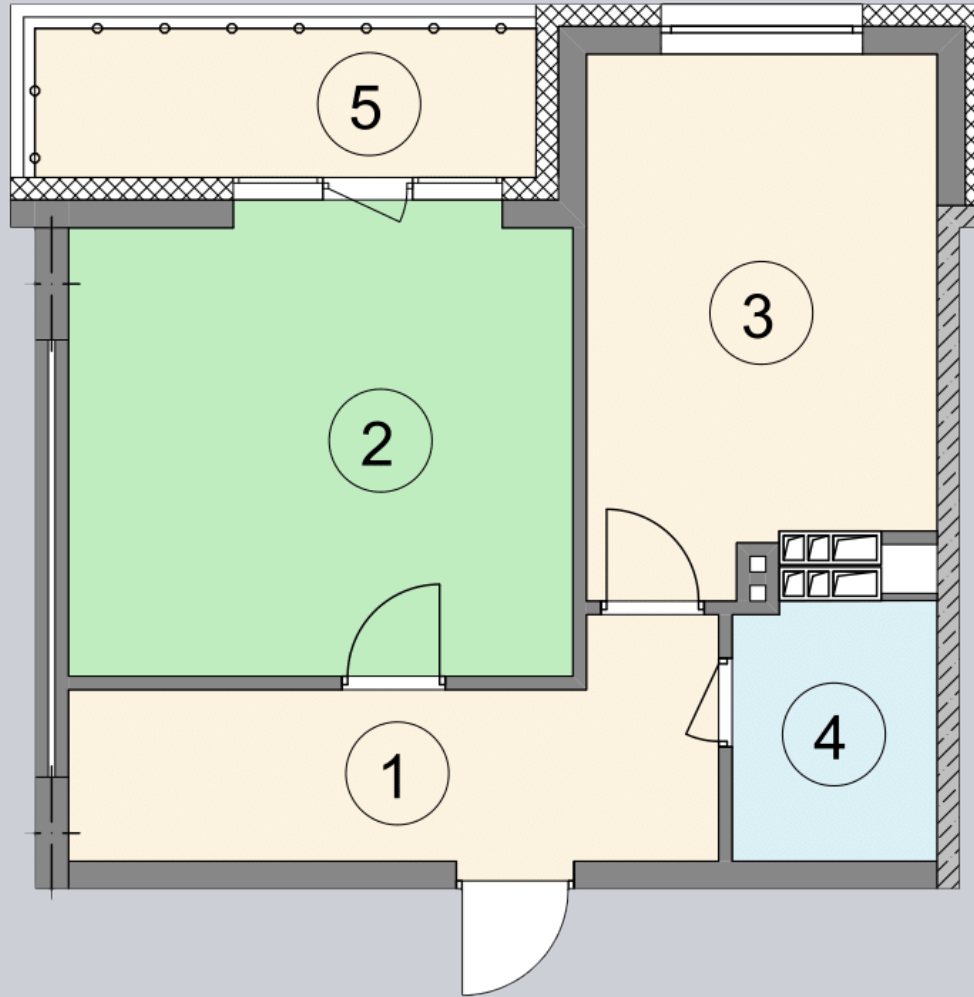

☎ 044-492-05-05

✉ sales@stsophia.ua

1
house

5
section

E31
flat

SQUARE METERS m^2

Кухня: $14.15 m^2$
: $1.79 m^2$
: $18.72 m^2$
: $9.85 m^2$

All space: $48.72 m^2$

Living space: $18.72 m^2$