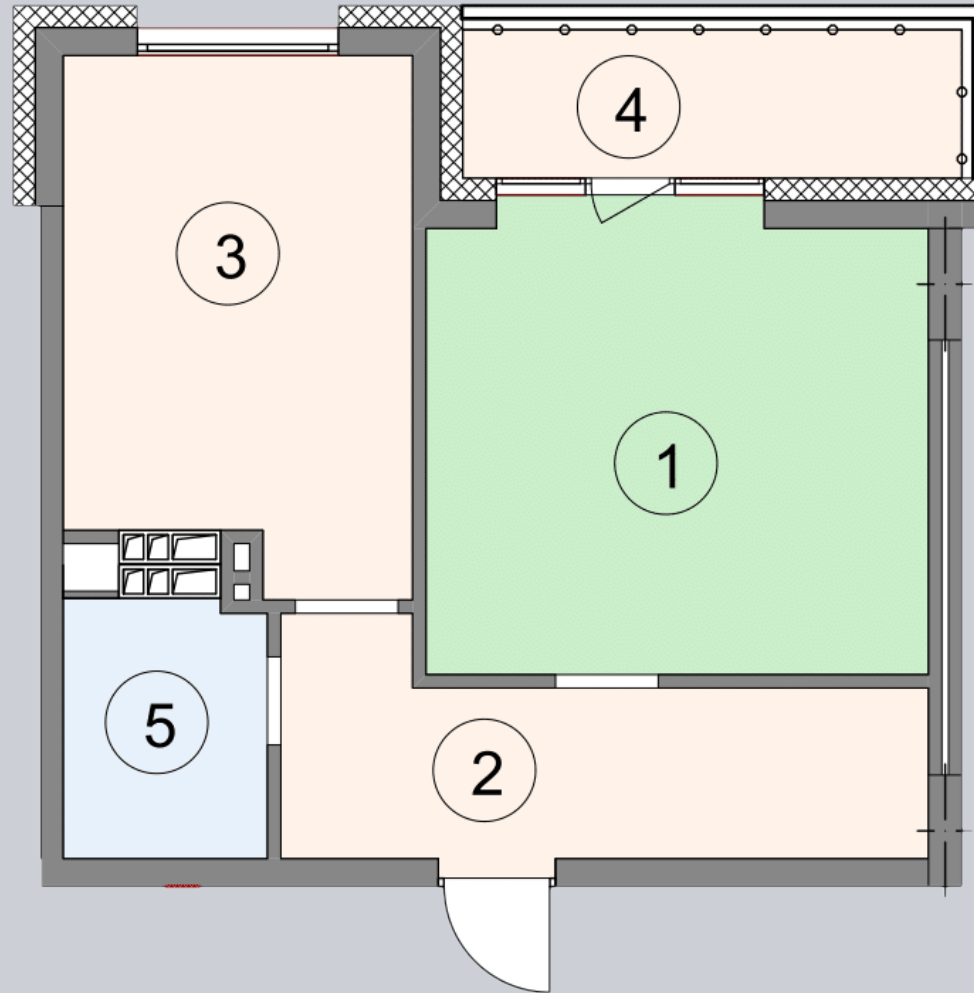

☎ 044-492-05-05

✉ sales@stsophia.ua

1
house

5
section

E37
flat

SQUARE METERS M^2

Кухня: $13.95 M^2$

: $4.21 M^2$

: $1.79 M^2$

: $18.72 M^2$

: $10.15 M^2$

All space: $48.82 M^2$

Living space: $18.72 M^2$