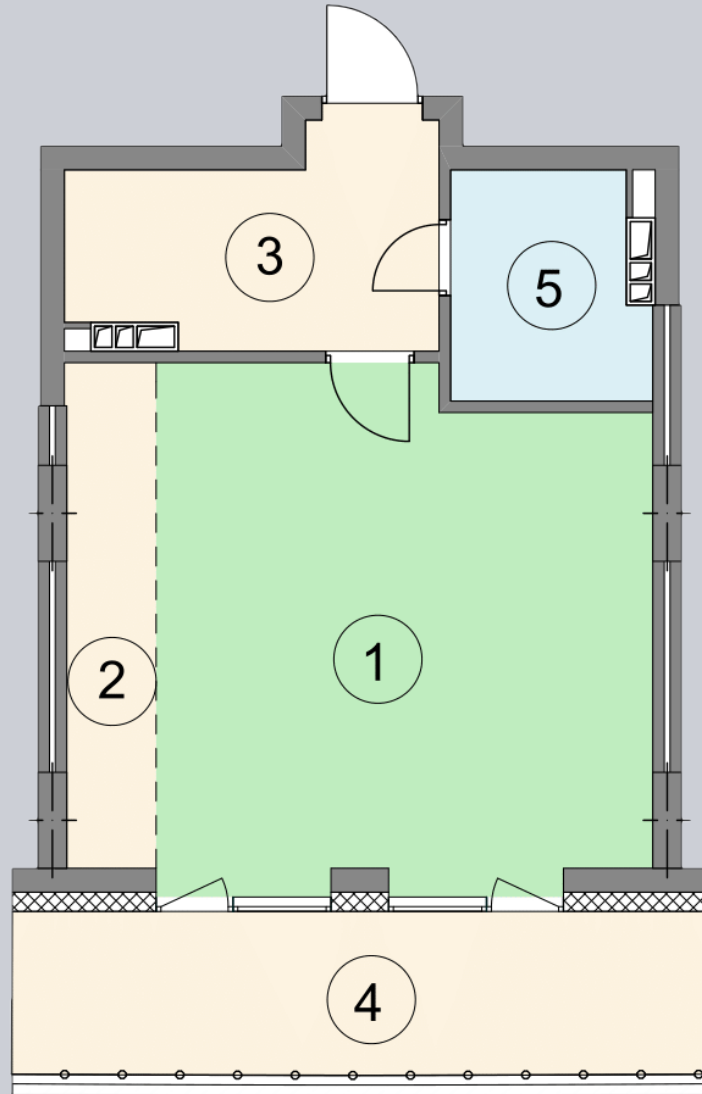

☎ 044-492-05-05

✉ sales@stsophia.ua

1
house

5
section

E44
flat

SQUARE METERS M^2

Кухня: $4.9 M^2$

: $4.63 M^2$

: $3.74 M^2$

: $27.19 M^2$

: $7.85 M^2$

All space: $48.31 M^2$

Living space: $27.19 M^2$