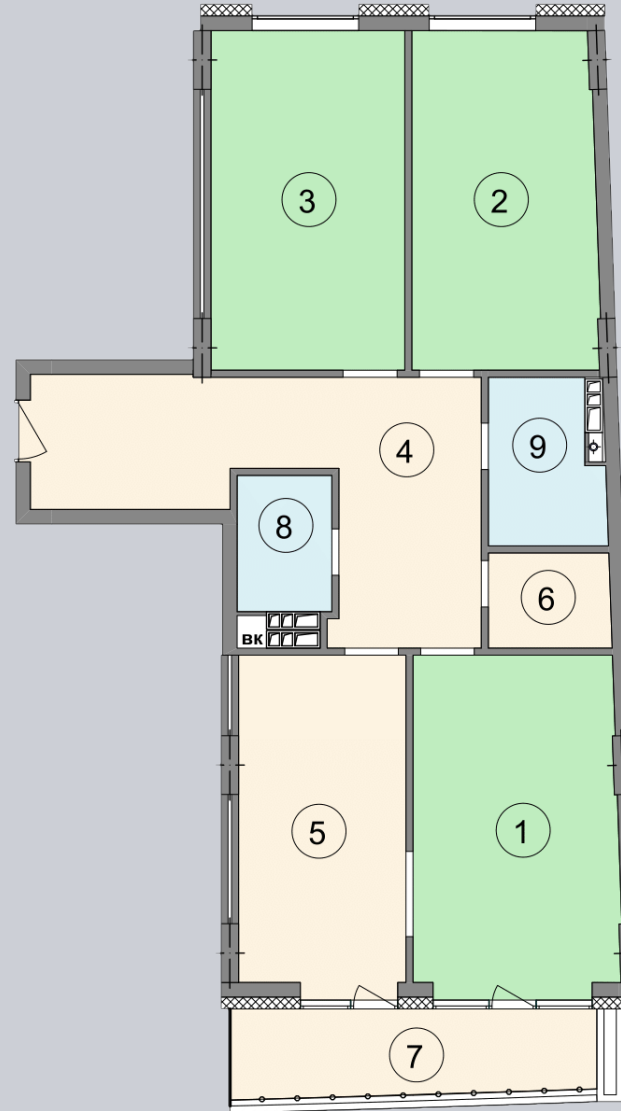

☎ 044-492-05-05

✉ sales@stsophia.ua

1
house

5
section

E46
flat

4
floor

110.95 м²
space

5
section

☎ 044-492-05-05

✉ sales@stsophia.ua

1
house

5
section

E46
flat

SQUARE METERS M^2

Кухня: $16.34 M^2$

: $18.03 M^2$

: $19.04 M^2$

: $5.28 M^2$

: $2.78 M^2$

: $3.73 M^2$

: $20.13 M^2$

: $22.26 M^2$

: $3.36 M^2$

All space: $110.95 M^2$

Living space: $57.2 M^2$