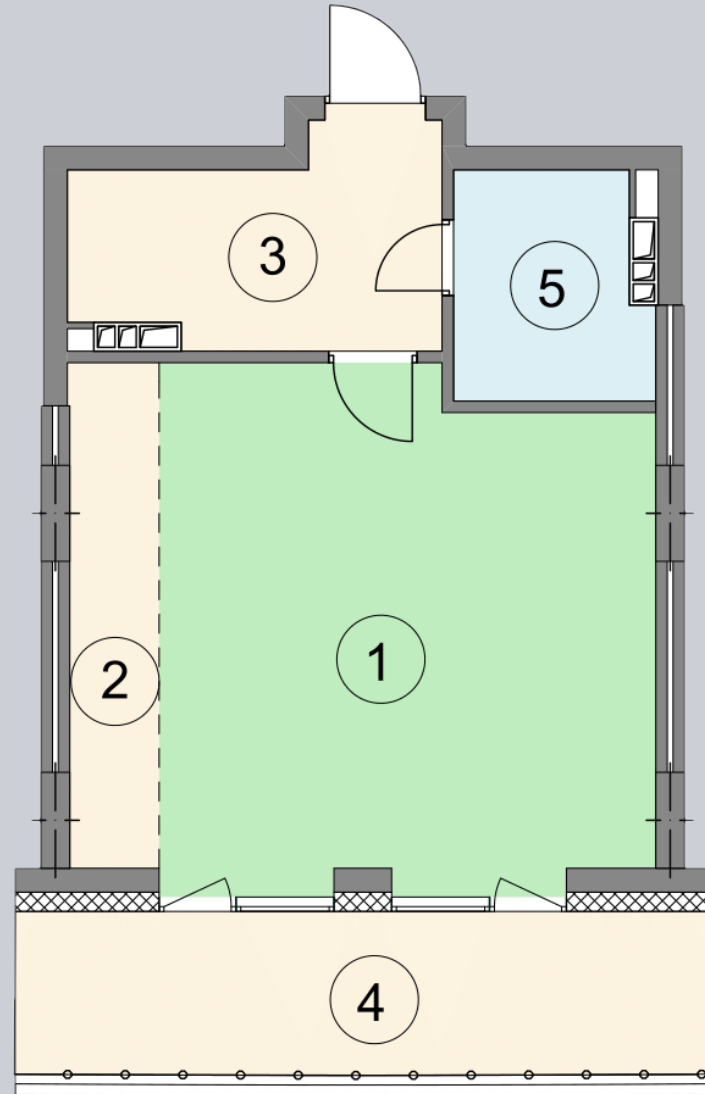

☎ 044-492-05-05

✉ sales@stsophia.ua

1
house

5
section

E54
flat

SQUARE METERS M^2

Кухня: $4.9 M^2$

: $4.63 M^2$

: $3.74 M^2$

: $27.19 M^2$

: $7.85 M^2$

All space: $48.31 M^2$

Living space: $27.19 M^2$