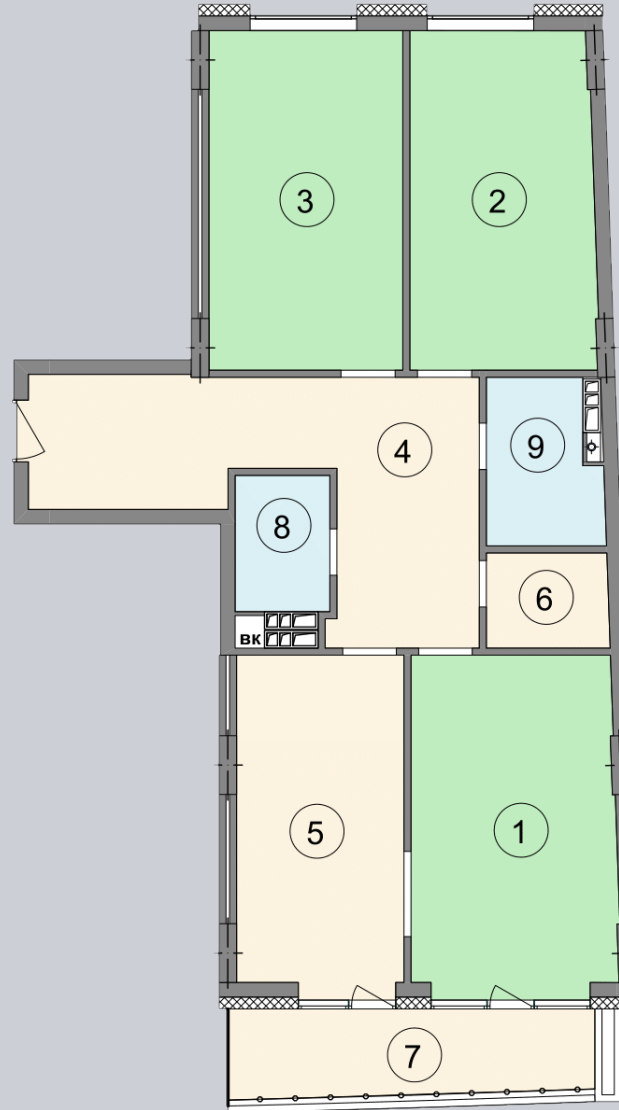

☎ 044-492-05-05

✉ sales@stsophia.ua

1
house

5
section

E66
flat

6
floor

110.95 м²
space

5
section

☎ 044-492-05-05

✉ sales@stsophia.ua

1
house

5
section

E66
flat

SQUARE METERS M^2

Кухня: $16.34 M^2$

: $18.03 M^2$

: $19.04 M^2$

: $5.28 M^2$

: $2.78 M^2$

: $3.73 M^2$

: $20.13 M^2$

: $22.26 M^2$

: $3.36 M^2$

All space: $110.95 M^2$

Living space: $57.2 M^2$