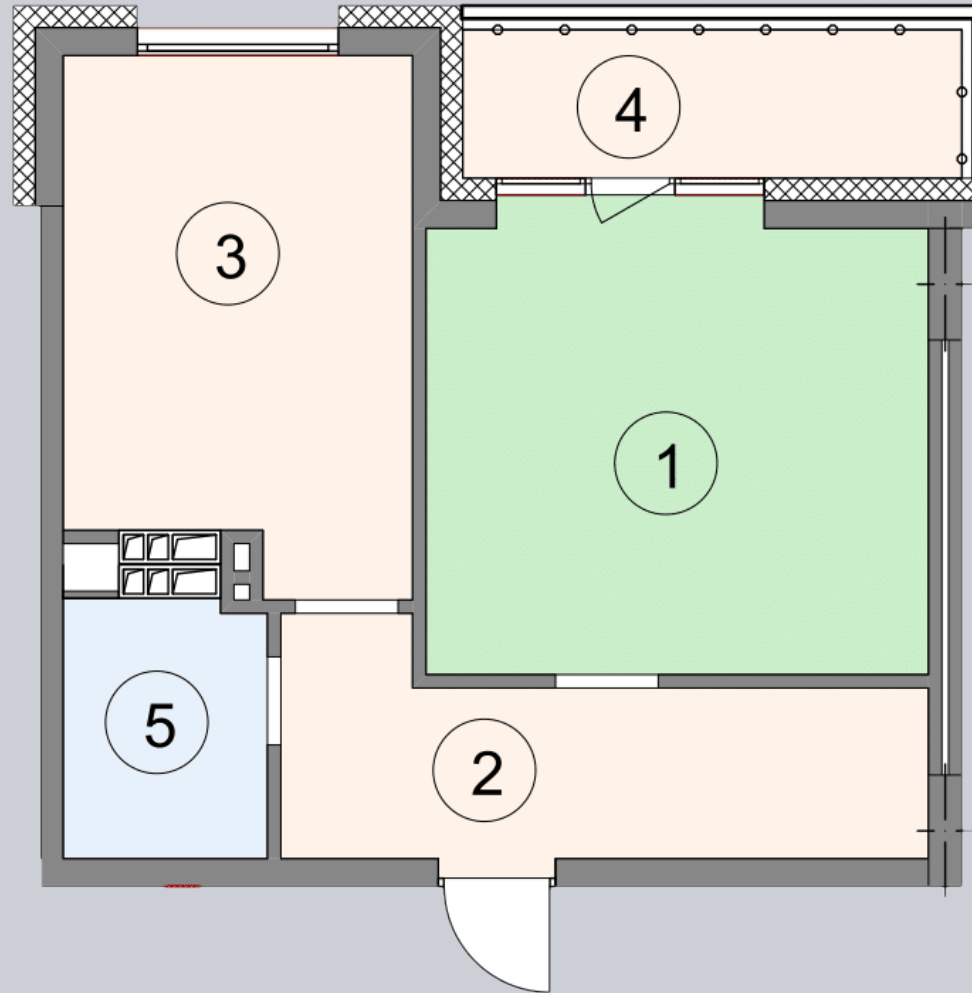

☎ 044-492-05-05

✉ sales@stsophia.ua

1
house

5
section

E67
flat

SQUARE METERS M^2

Кухня: $13.95 M^2$

: $4.21 M^2$

: $1.79 M^2$

: $18.72 M^2$

: $10.15 M^2$

All space: $48.82 M^2$

Living space: $18.72 M^2$