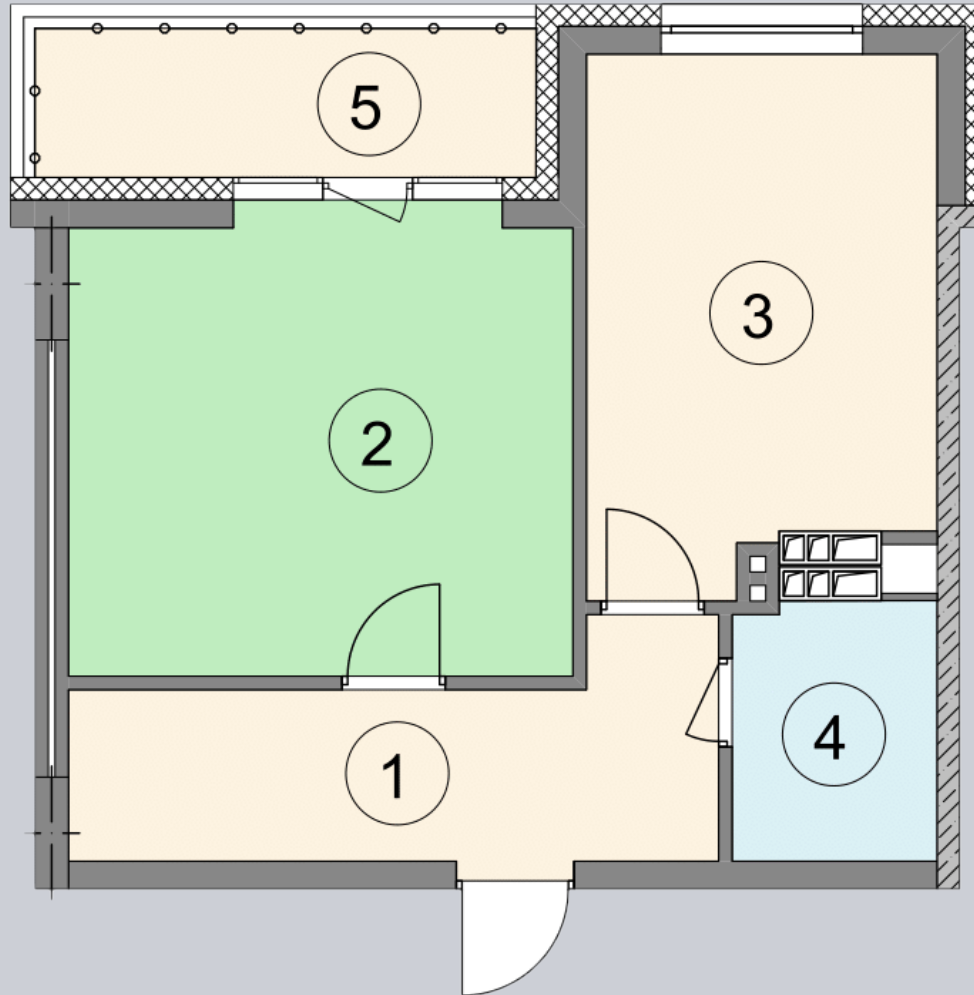

☎ 044-492-05-05

✉ sales@stsophia.ua

1
house

5
section

E71
flat

SQUARE METERS m^2

Кухня: $14.15 m^2$
: $1.79 m^2$
: $18.72 m^2$
: $9.85 m^2$

All space: $48.72 m^2$

Living space: $18.72 m^2$