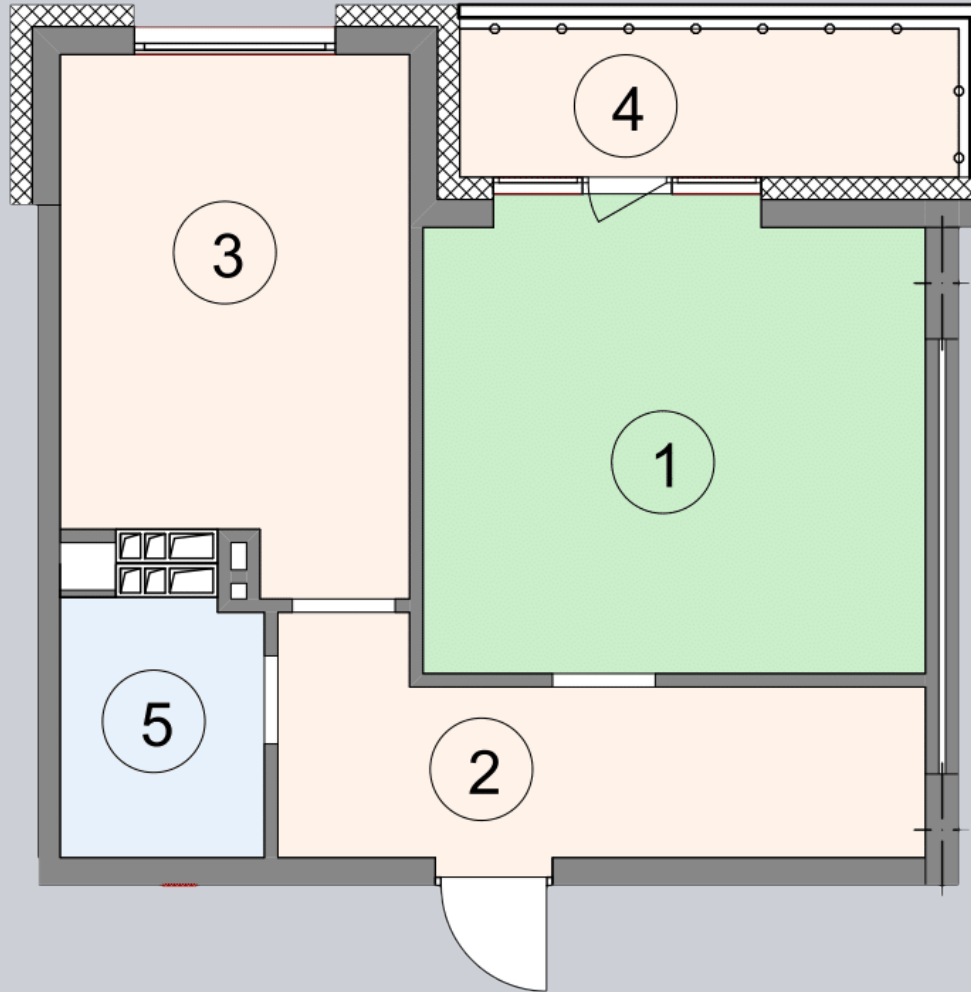

☎ 044-492-05-05

✉ sales@stsophia.ua

1
house

5
section

E77
flat

SQUARE METERS M^2

Кухня: $13.95 M^2$

: $4.21 M^2$

: $1.79 M^2$

: $18.72 M^2$

: $10.15 M^2$

All space: $48.82 M^2$

Living space: $18.72 M^2$