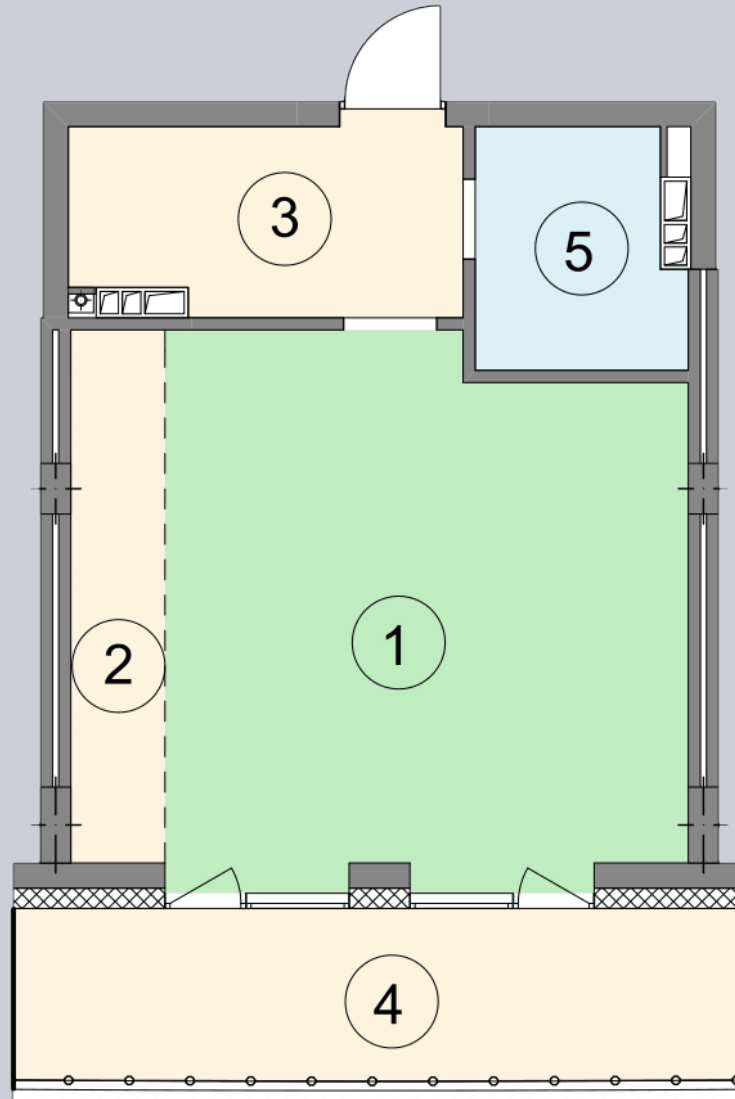

☎ 044-492-05-05

✉ sales@stsophia.ua

1
house

5
section

E83
flat

SQUARE METERS M^2

Кухня: $4.9 M^2$

: $4.63 M^2$

: $3.74 M^2$

: $27.19 M^2$

: $7.85 M^2$

All space: $48.31 M^2$

Living space: $27.19 M^2$