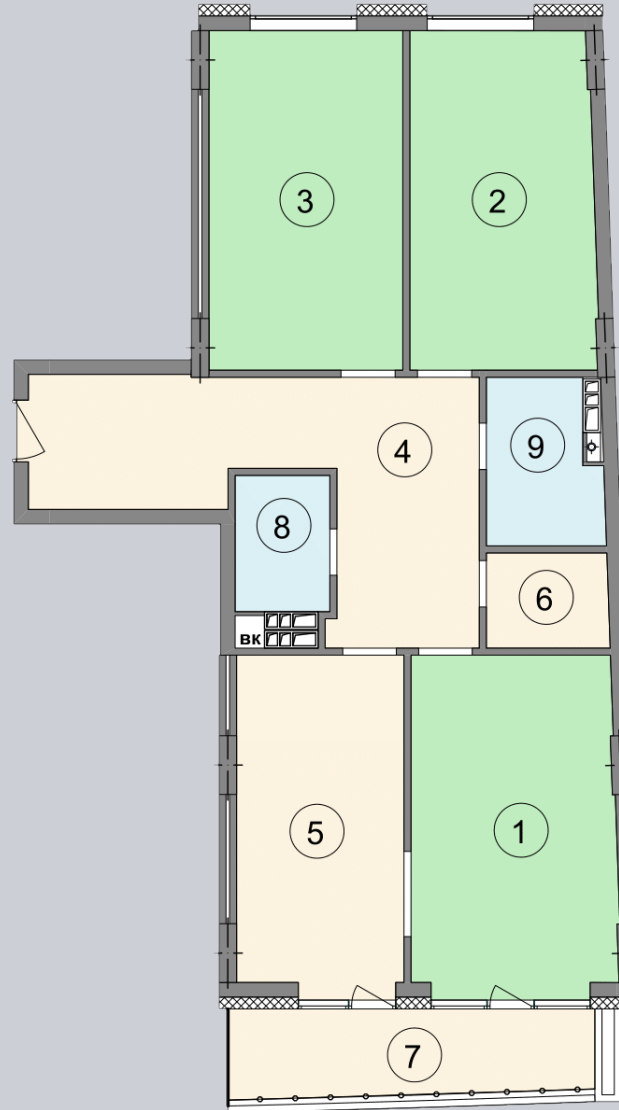

☎ 044-492-05-05

✉ sales@stsophia.ua

1
house

6
section

F26
flat

2
floor

110.95 м²
space

6
section

☎ 044-492-05-05

✉ sales@stsophia.ua

1
house

6
section

F26
flat

SQUARE METERS M^2

Кухня: $16.34 M^2$

: $5.28 M^2$

: $2.78 M^2$

: $3.73 M^2$

: $18.03 M^2$

: $19.04 M^2$

: $20.13 M^2$

: $22.26 M^2$

: $3.36 M^2$

All space: $110.95 M^2$

Living space: $57.2 M^2$