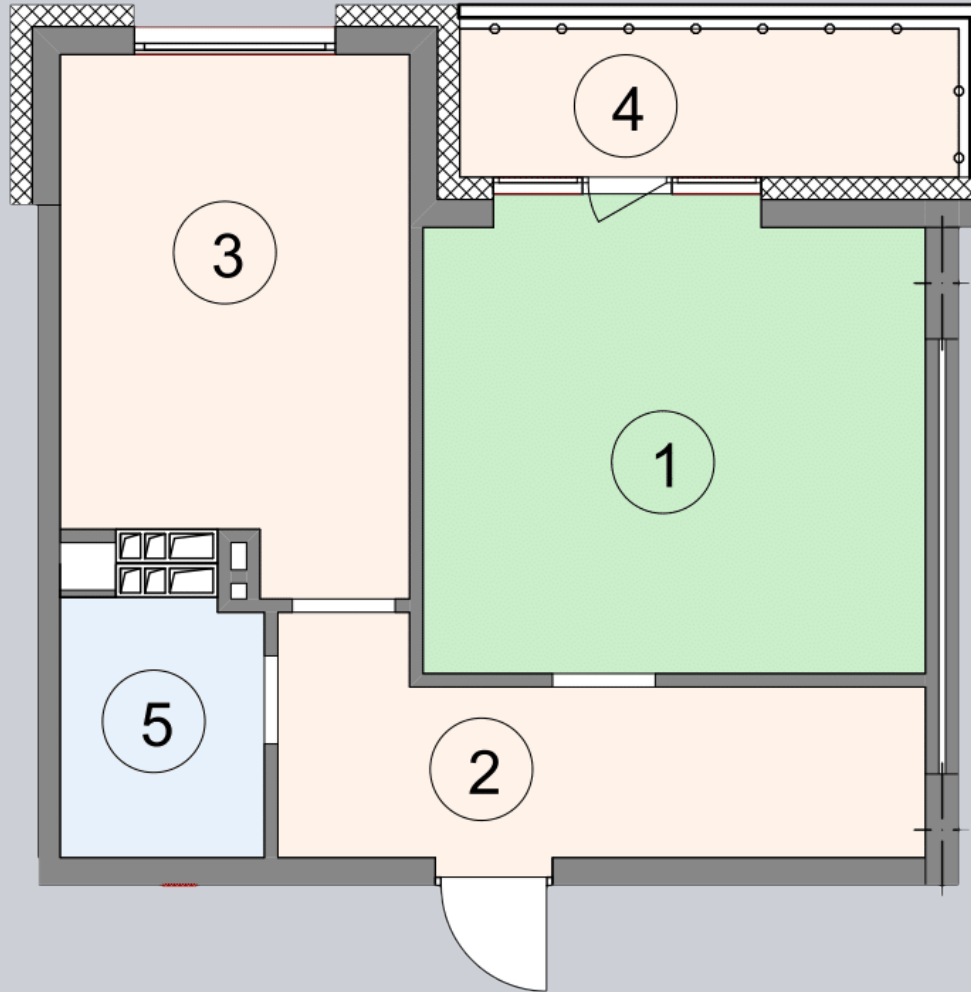

☎ 044-492-05-05

✉ sales@stsophia.ua

1
house

6
section

F27
flat

SQUARE METERS M^2

Кухня: $13.95 M^2$

: $4.21 M^2$

: $1.79 M^2$

: $18.72 M^2$

: $10.15 M^2$

All space: $48.82 M^2$

Living space: $18.72 M^2$