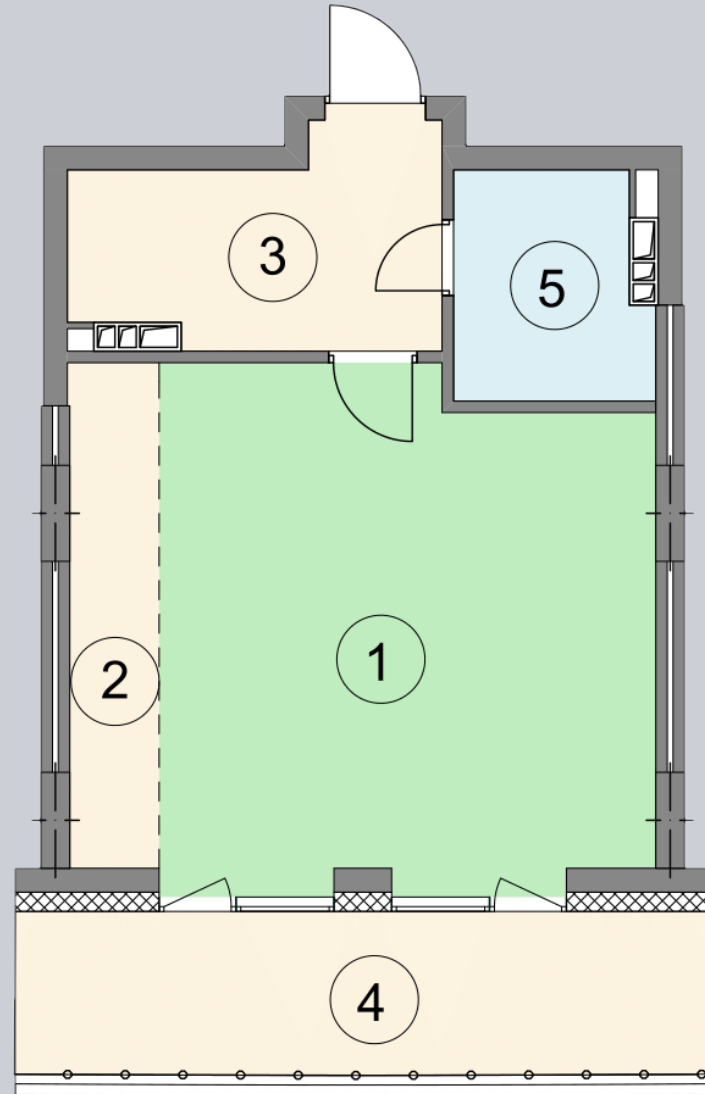

☎ 044-492-05-05

✉ sales@stsophia.ua

1
house

6
section

E34
flat

SQUARE METERS M^2

Кухня: $4.9 M^2$

: $4.63 M^2$

: $3.74 M^2$

: $27.19 M^2$

: $7.85 M^2$

All space: $48.31 M^2$

Living space: $27.19 M^2$