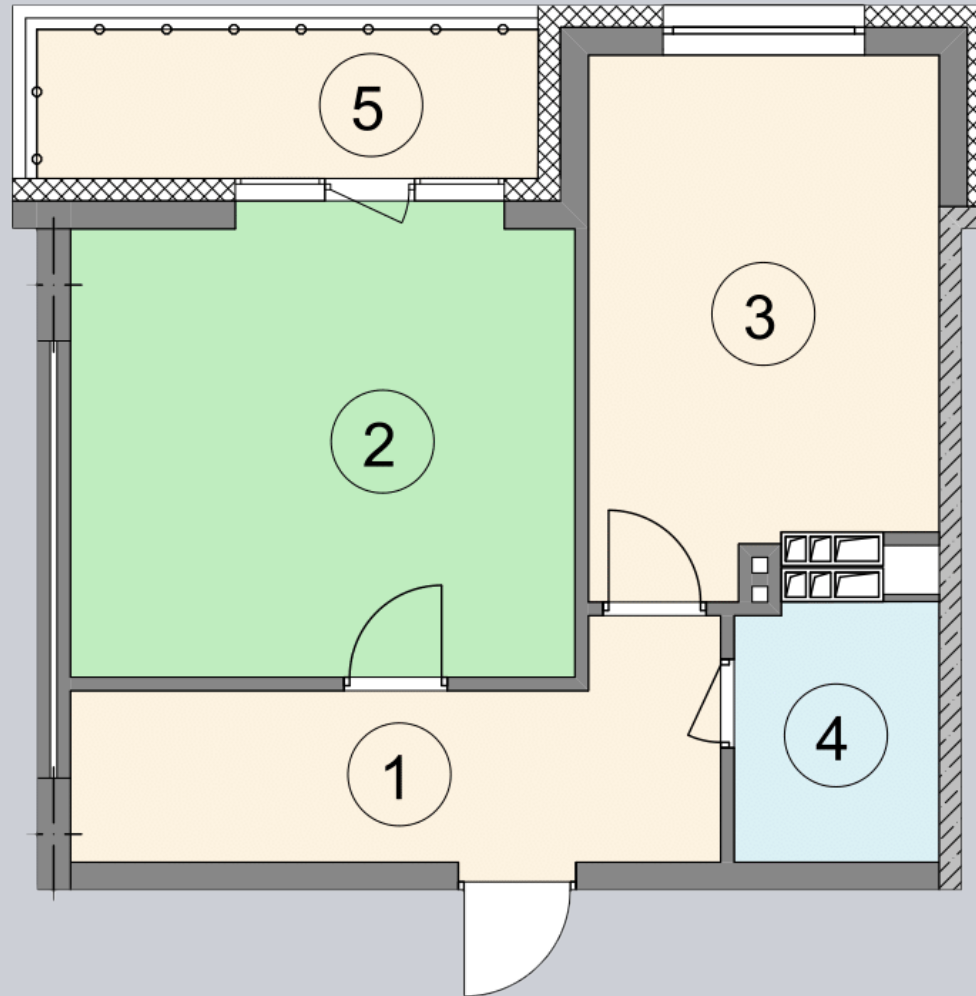

☎ 044-492-05-05

✉ sales@stsophia.ua

1
house

6
section

F51
flat

SQUARE METERS M^2

Кухня: $14.15 M^2$

: $1.79 M^2$

: $18.72 M^2$

: $9.85 M^2$

All space: $48.72 M^2$

Living space: $18.72 M^2$