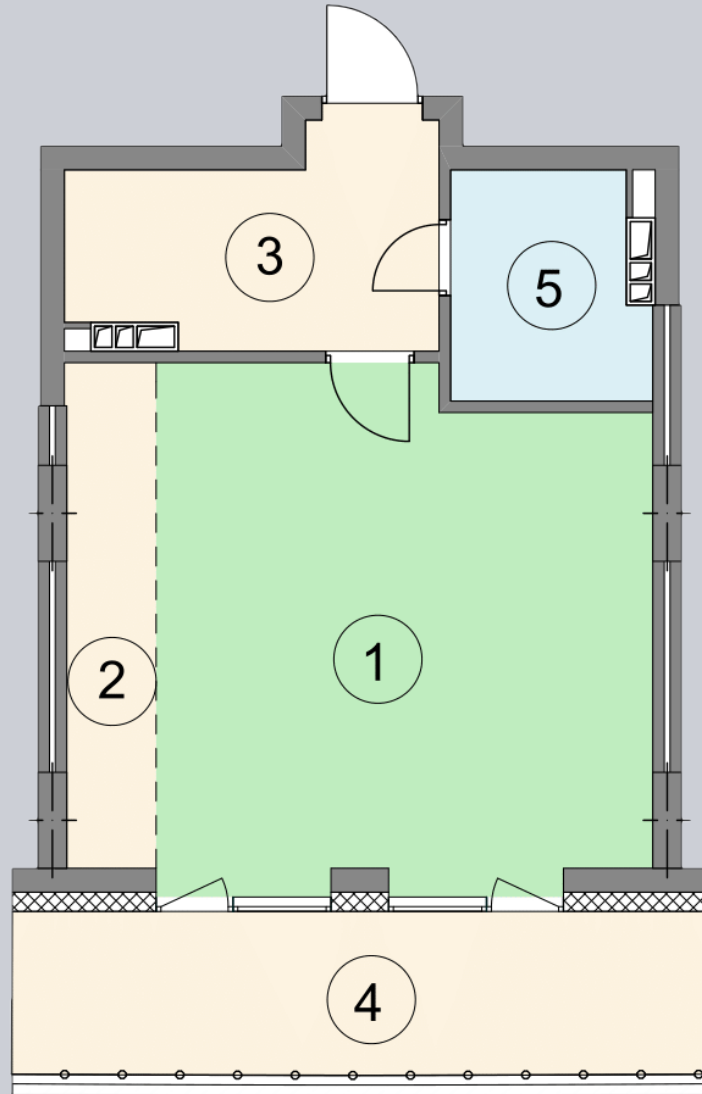

☎ 044-492-05-05

✉ sales@stsophia.ua

1
house

6
section

E54
flat

SQUARE METERS M^2

Кухня: $4.9 M^2$

: $4.63 M^2$

: $3.74 M^2$

: $27.19 M^2$

: $7.85 M^2$

All space: $48.31 M^2$

Living space: $27.19 M^2$