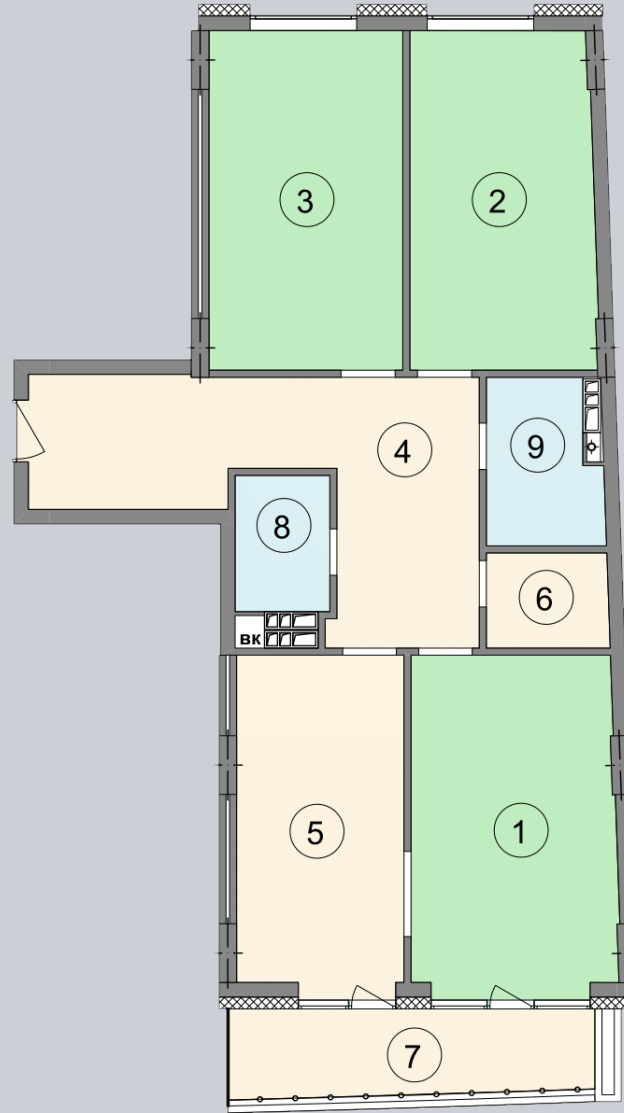

☎ 044-492-05-05

✉ sales@stsophia.ua

1
house

6
section

F56
flat

SQUARE METERS M^2

Кухня: $16.34 M^2$

: $5.28 M^2$

: $2.78 M^2$

: $3.73 M^2$

: $18.03 M^2$

: $19.04 M^2$

: $20.13 M^2$

: $22.26 M^2$

: $3.36 M^2$

All space: $110.95 M^2$

Living space: $57.2 M^2$