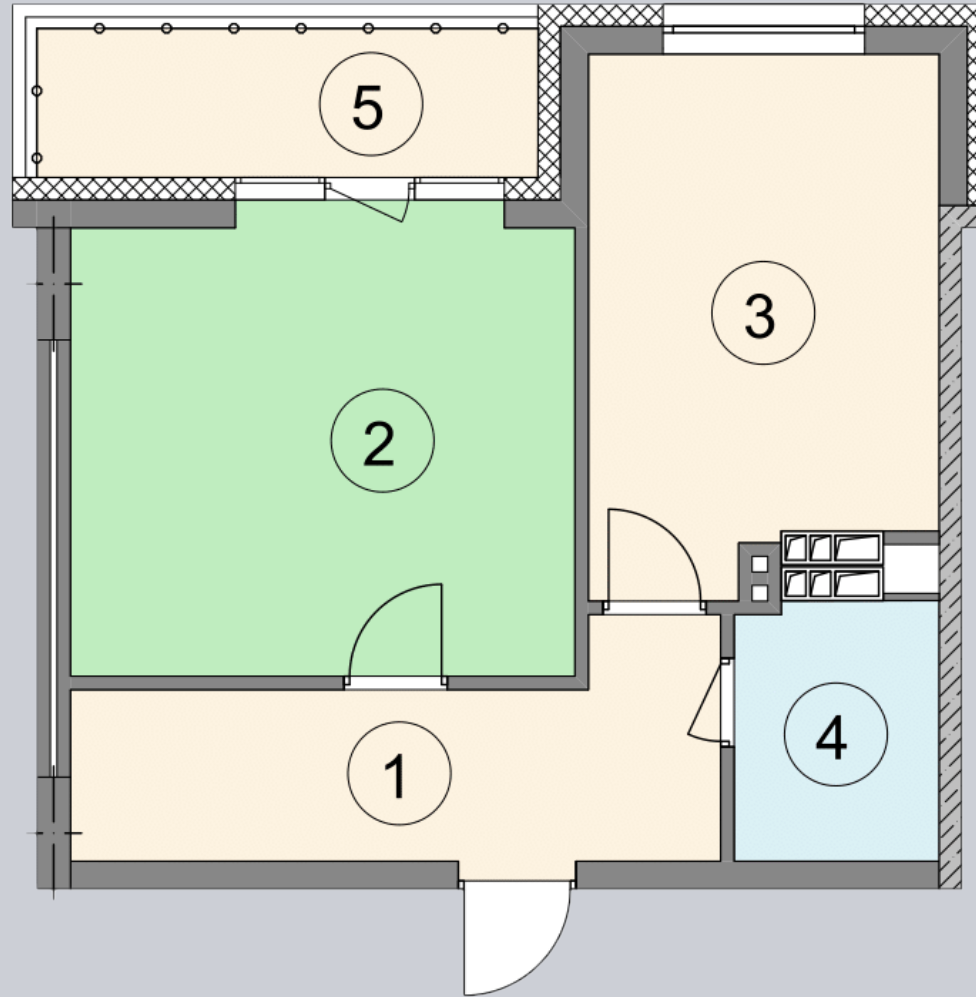

☎ 044-492-05-05

✉ sales@stsophia.ua

1
house

6
section

F61
flat

SQUARE METERS M^2

Кухня: $14.15 M^2$

: $1.79 M^2$

: $18.72 M^2$

: $9.85 M^2$

All space: $48.72 M^2$

Living space: $18.72 M^2$