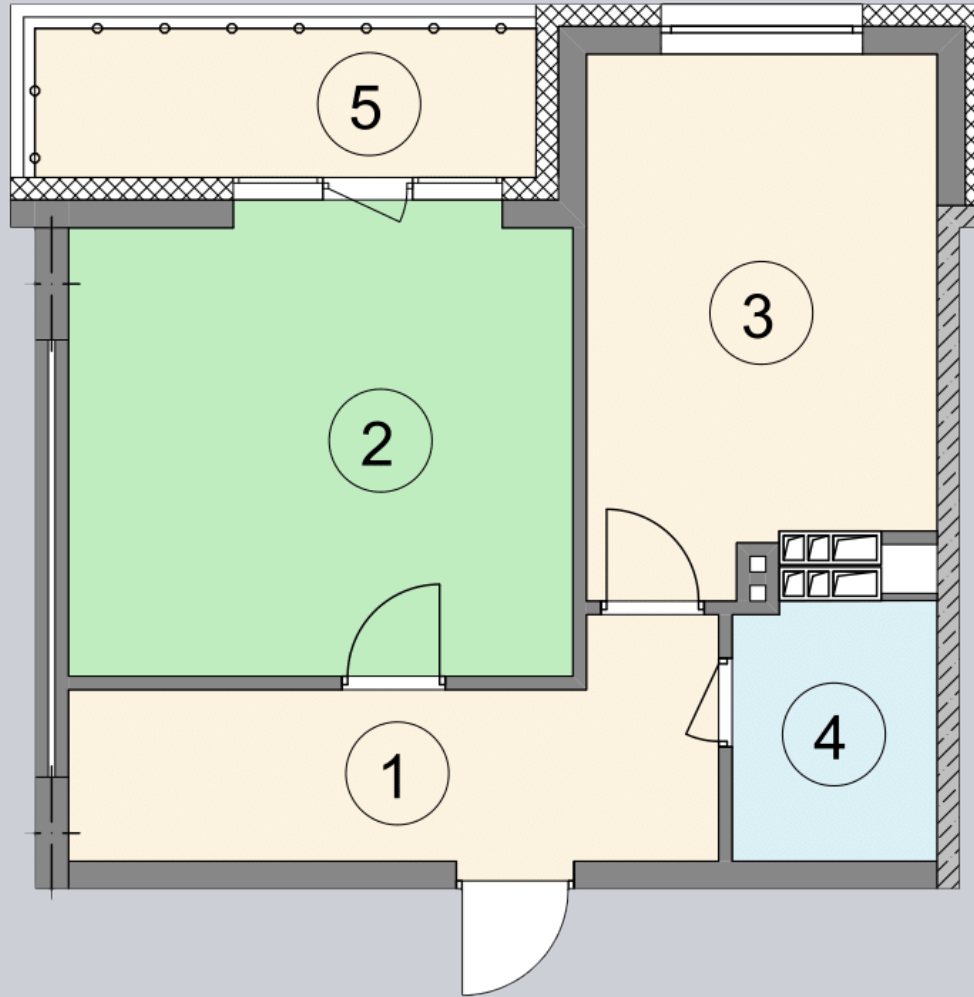

☎ 044-492-05-05

✉ sales@stsophia.ua

1
house

4
section

D61
flat

SQUARE METERS M^2

Кухня: $13.60 M^2$

: $4.18 M^2$

: $1.79 M^2$

: $20.02 M^2$

: $10.25 M^2$

All space: $49.84 M^2$

Living space: $20.02 M^2$