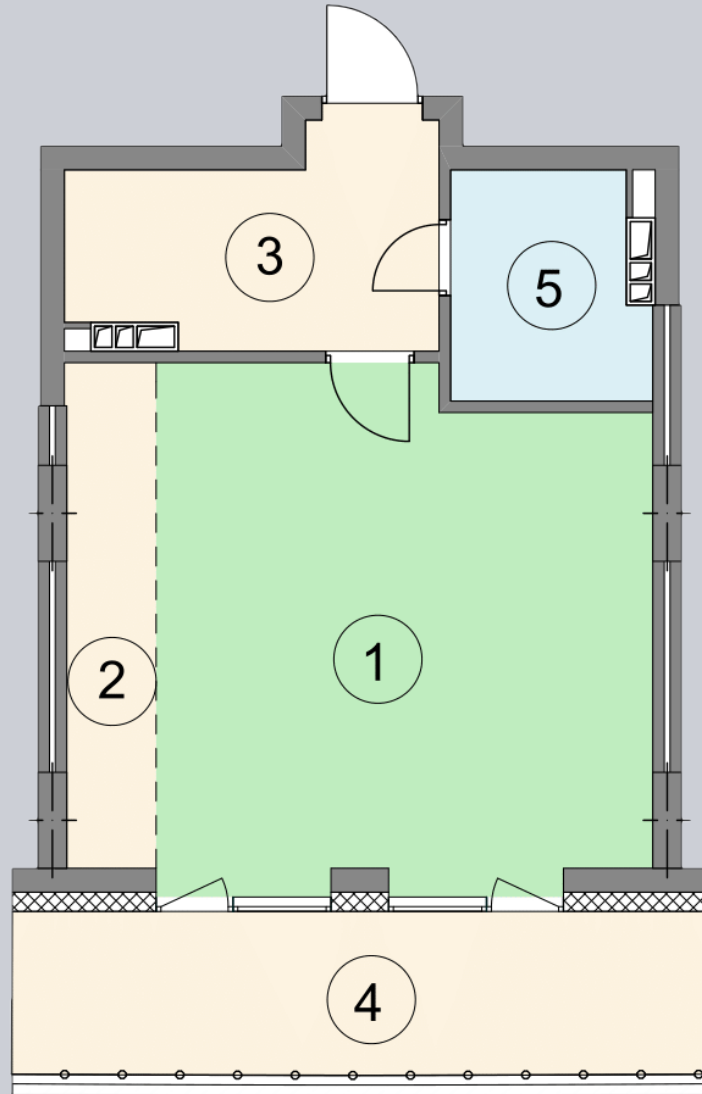

☎ 044-492-05-05

✉ sales@stsophia.ua

1
house

6
section

E64
flat

SQUARE METERS M^2

Кухня: $4.9 M^2$

: $4.63 M^2$

: $3.74 M^2$

: $27.19 M^2$

: $7.85 M^2$

All space: $48.31 M^2$

Living space: $27.19 M^2$