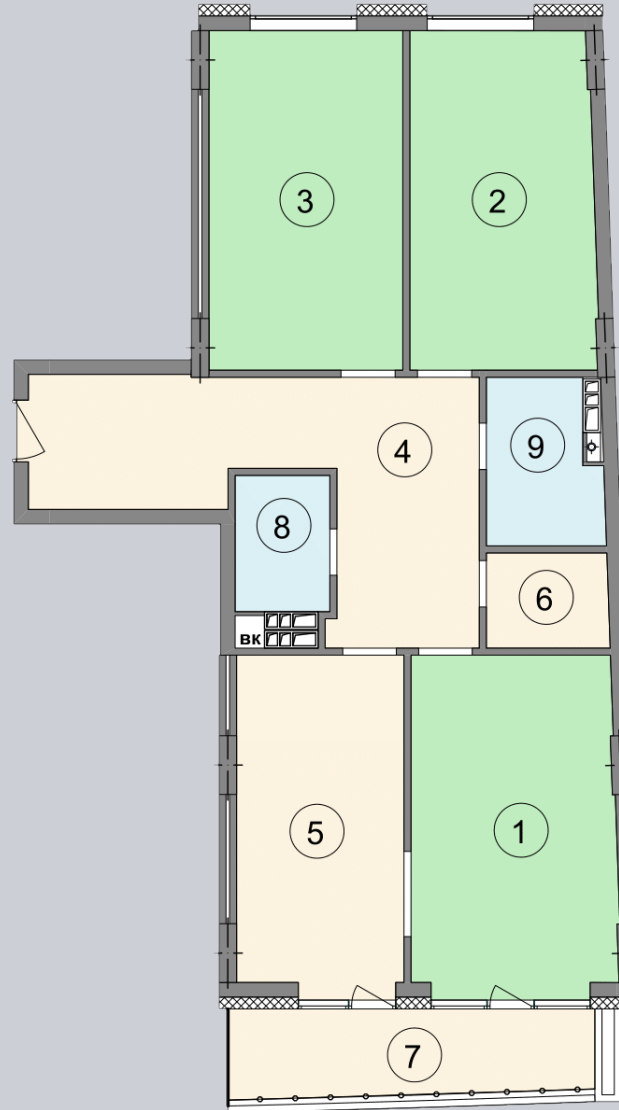

☎ 044-492-05-05

✉ sales@stsophia.ua

1
house

6
section

F66
flat

6
floor

110.95 м²
space

6
section

☎ 044-492-05-05

✉ sales@stsophia.ua

1
house

6
section

F66
flat

SQUARE METERS M^2

Кухня: $16.34 M^2$

: $18.03 M^2$

: $19.04 M^2$

: $5.28 M^2$

: $2.78 M^2$

: $3.73 M^2$

: $20.13 M^2$

: $22.26 M^2$

: $3.36 M^2$

All space: $110.95 M^2$

Living space: $57.2 M^2$