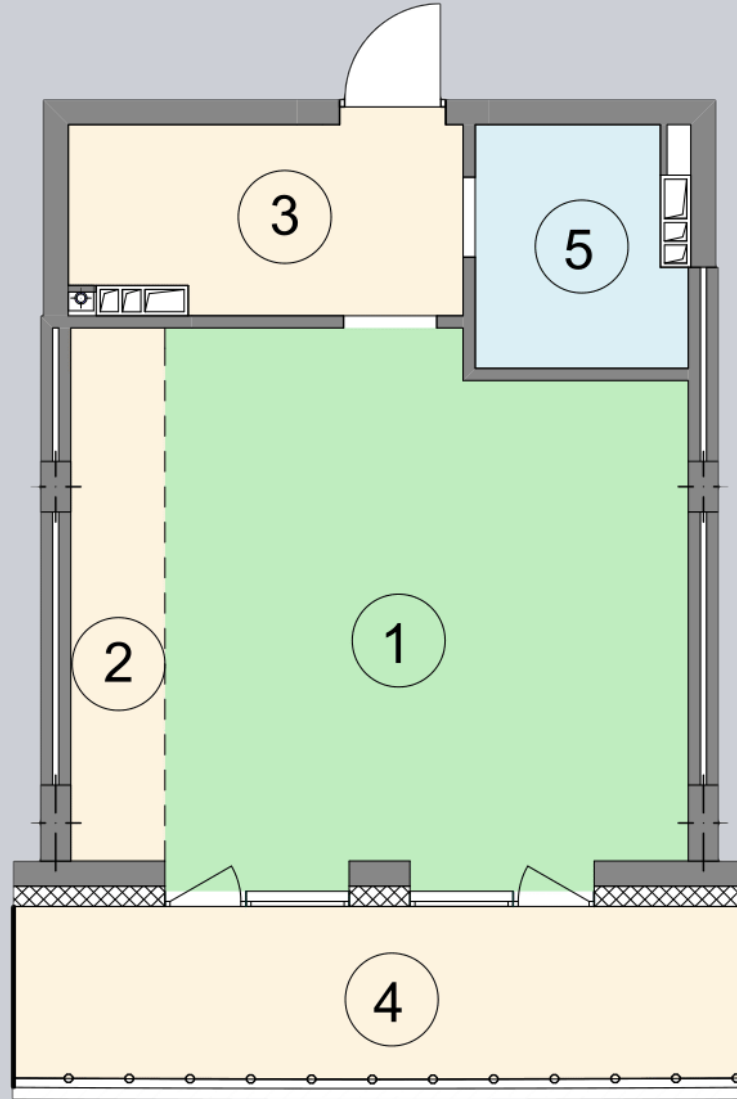

☎ 044-492-05-05

✉ sales@stsophia.ua

1
house

6
section

F73
flat

SQUARE METERS M^2

Кухня: $4.9 M^2$

: $4.63 M^2$

: $3.74 M^2$

: $27.19 M^2$

: $7.85 M^2$

All space: $48.31 M^2$

Living space: $27.19 M^2$