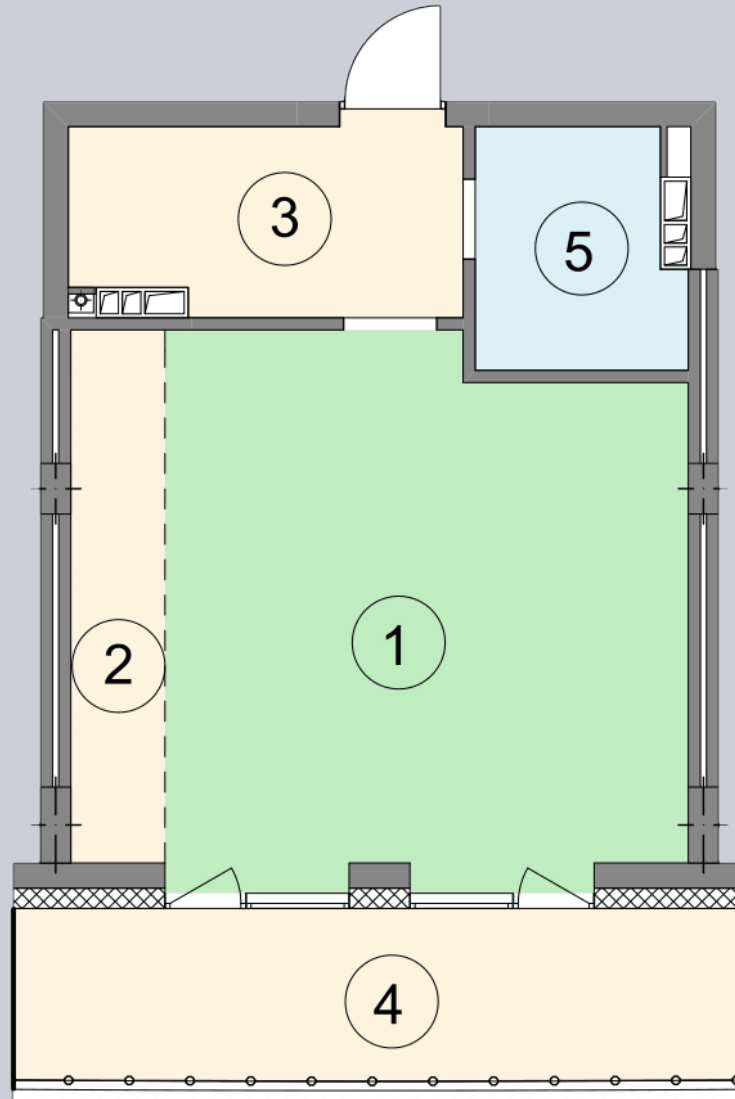

☎ 044-492-05-05

✉ sales@stsophia.ua

1
house

6
section

F83
flat

SQUARE METERS M^2

Кухня: $4.9 M^2$

: $4.63 M^2$

: $3.74 M^2$

: $27.19 M^2$

: $7.85 M^2$

All space: $48.31 M^2$

Living space: $27.19 M^2$