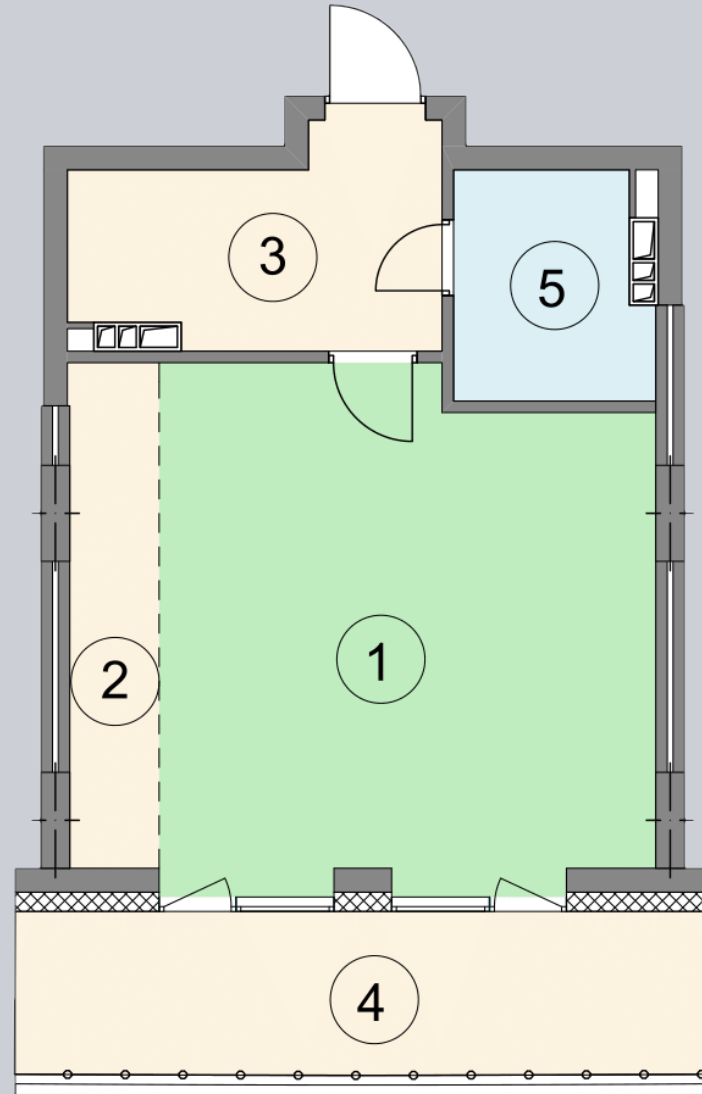

☎ 044-492-05-05

✉ sales@stsophia.ua

1
house

7
section

G24
flat

SQUARE METERS M^2

Кухня: $4.9 M^2$

: $4.63 M^2$

: $3.74 M^2$

: $27.19 M^2$

: $7.85 M^2$

All space: $48.31 M^2$

Living space: $27.19 M^2$