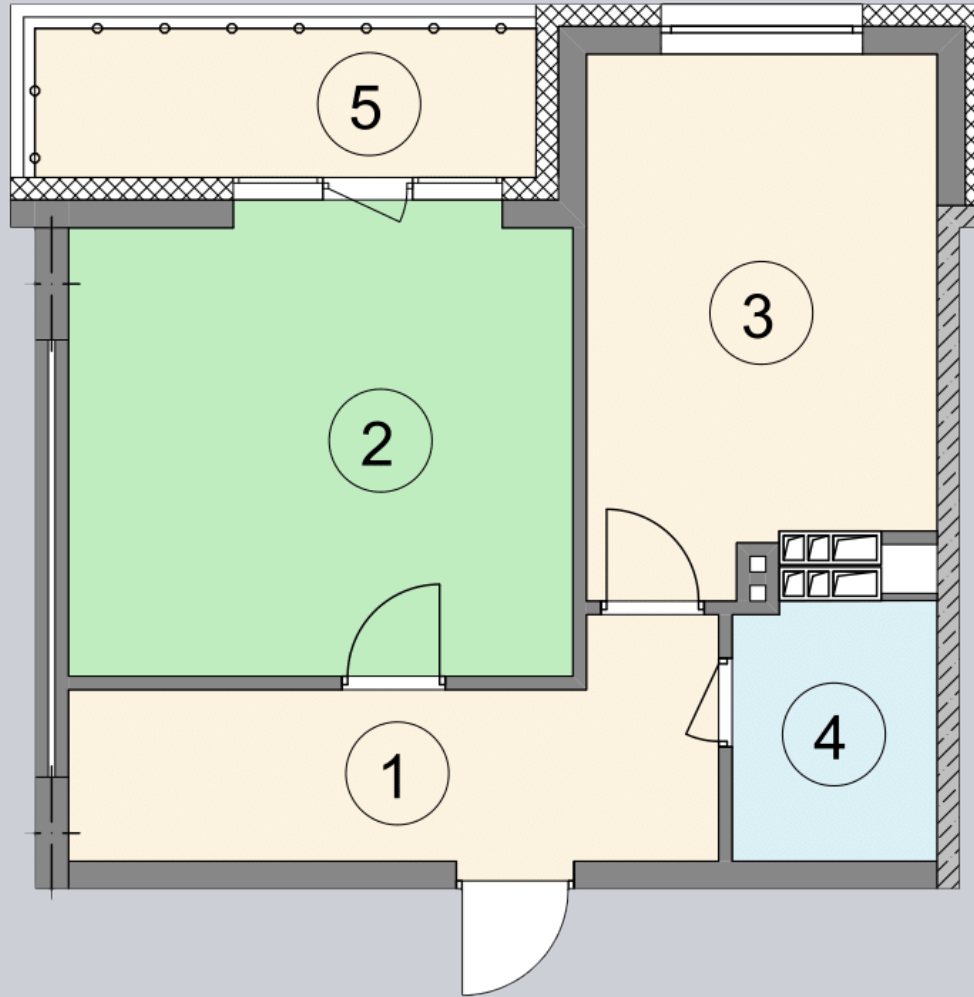

☎ 044-492-05-05

✉ sales@stsophia.ua

1
house

7
section

G31
flat

SQUARE METERS m^2

Кухня: $14.15 m^2$
: $1.79 m^2$
: $18.72 m^2$
: $9.85 m^2$

All space: $48.72 m^2$

Living space: $18.72 m^2$