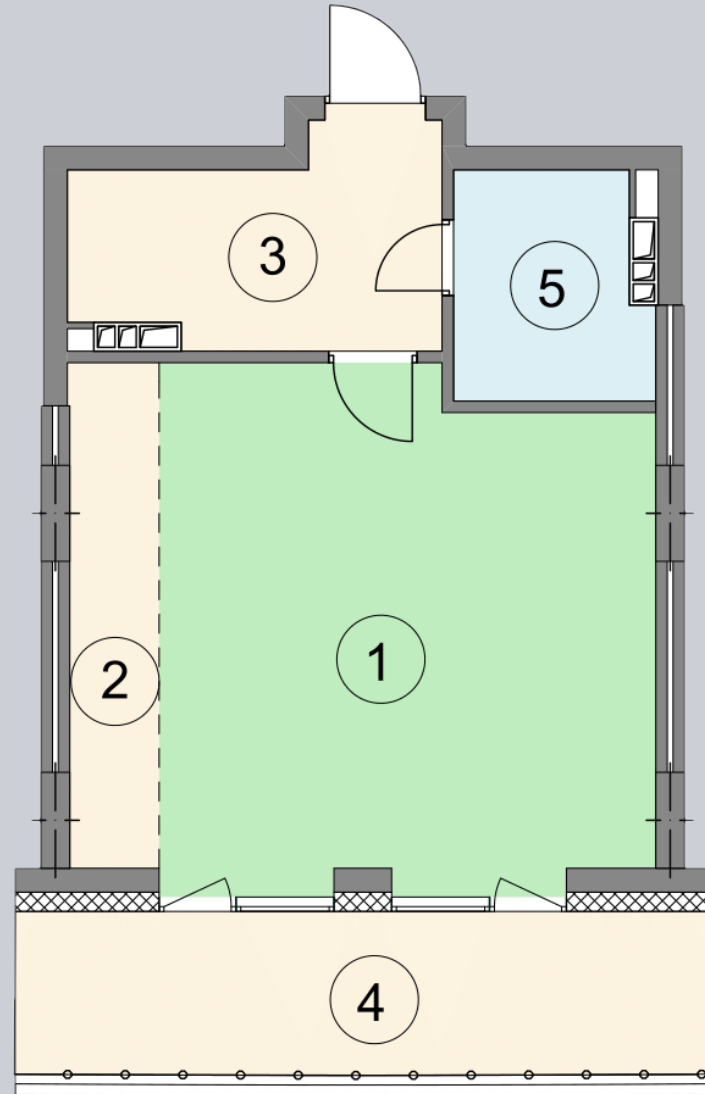

☎ 044-492-05-05

✉ sales@stsophia.ua

1
house

7
section

G34
flat

SQUARE METERS M^2

Кухня: $4.9 M^2$

: $4.63 M^2$

: $3.74 M^2$

: $27.19 M^2$

: $7.85 M^2$

All space: $48.31 M^2$

Living space: $27.19 M^2$