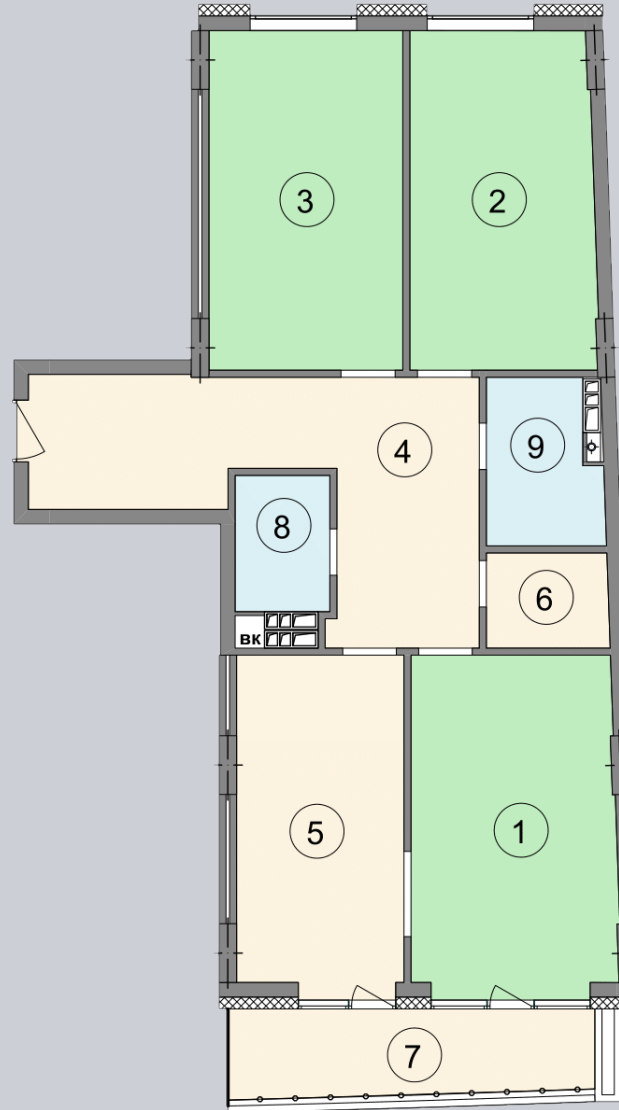

☎ 044-492-05-05

✉ sales@stsophia.ua

1
house

7
section

G36
flat

3
floor

110.95 м²
space

7
section

☎ 044-492-05-05

✉ sales@stsophia.ua

1
house

7
section

G36
flat

SQUARE METERS M^2

Кухня: $16.34 M^2$

: $18.03 M^2$

: $19.04 M^2$

: $5.28 M^2$

: $2.78 M^2$

: $3.73 M^2$

: $20.13 M^2$

: $22.26 M^2$

: $3.36 M^2$

All space: $110.95 M^2$

Living space: $57.2 M^2$