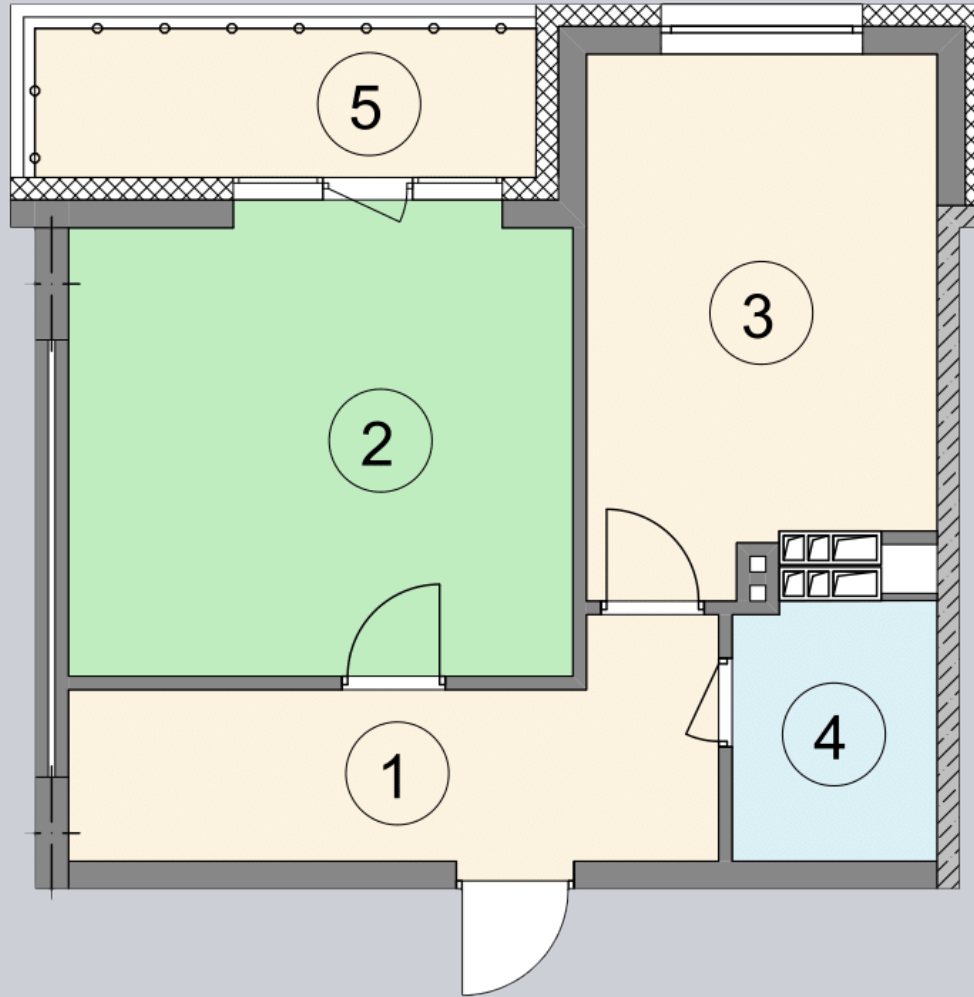

☎ 044-492-05-05

✉ sales@stsophia.ua

1
house

7
section

G41
flat

SQUARE METERS M^2

Кухня: $14.15 M^2$

: $1.79 M^2$

: $18.72 M^2$

: $9.85 M^2$

All space: $48.72 M^2$

Living space: $18.72 M^2$