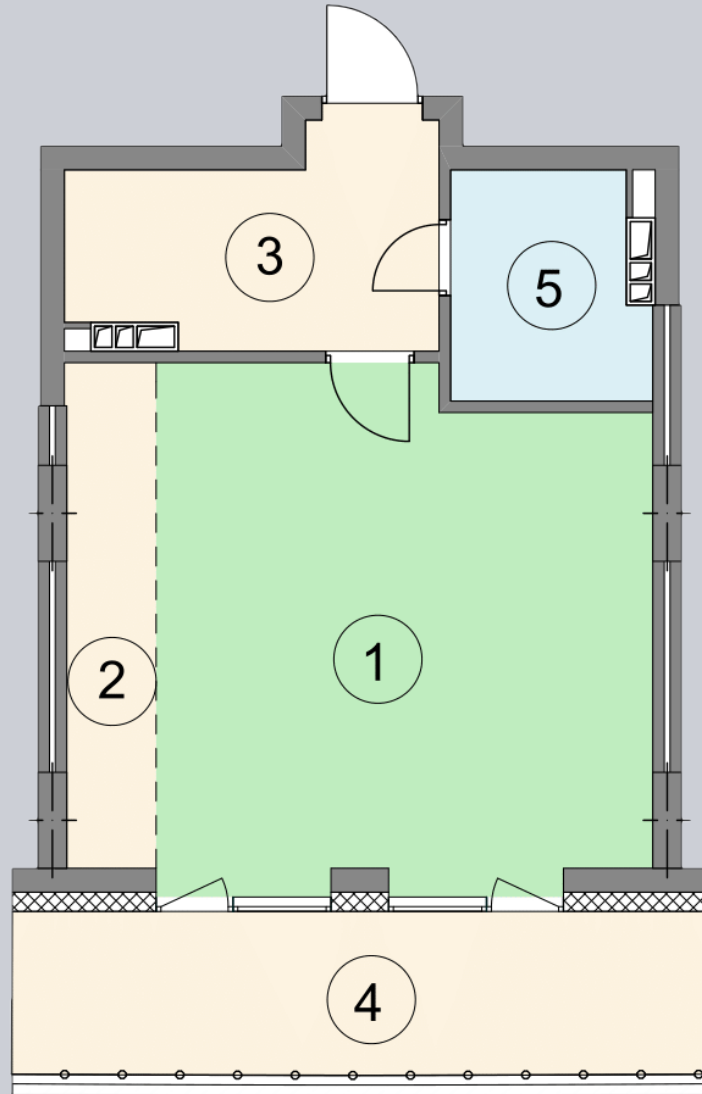

☎ 044-492-05-05

✉ sales@stsophia.ua

1
house

7
section

G44
flat

SQUARE METERS M^2

Кухня: $4.9 M^2$

: $4.63 M^2$

: $3.74 M^2$

: $27.19 M^2$

: $7.85 M^2$

All space: $48.31 M^2$

Living space: $27.19 M^2$