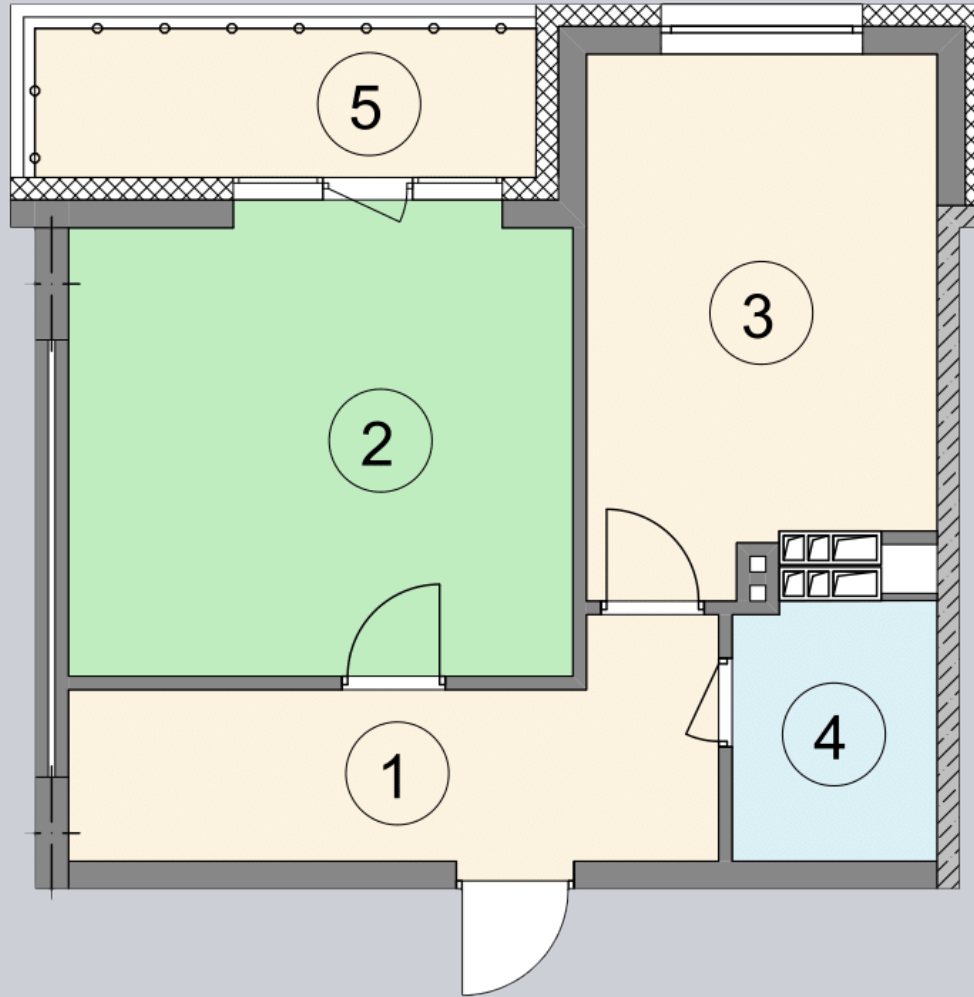

☎ 044-492-05-05

✉ sales@stsophia.ua

1
house

7
section

G51
flat

SQUARE METERS m^2

Кухня: $14.15 m^2$

: $1.79 m^2$

: $18.72 m^2$

: $9.85 m^2$

All space: $48.72 m^2$

Living space: $18.72 m^2$