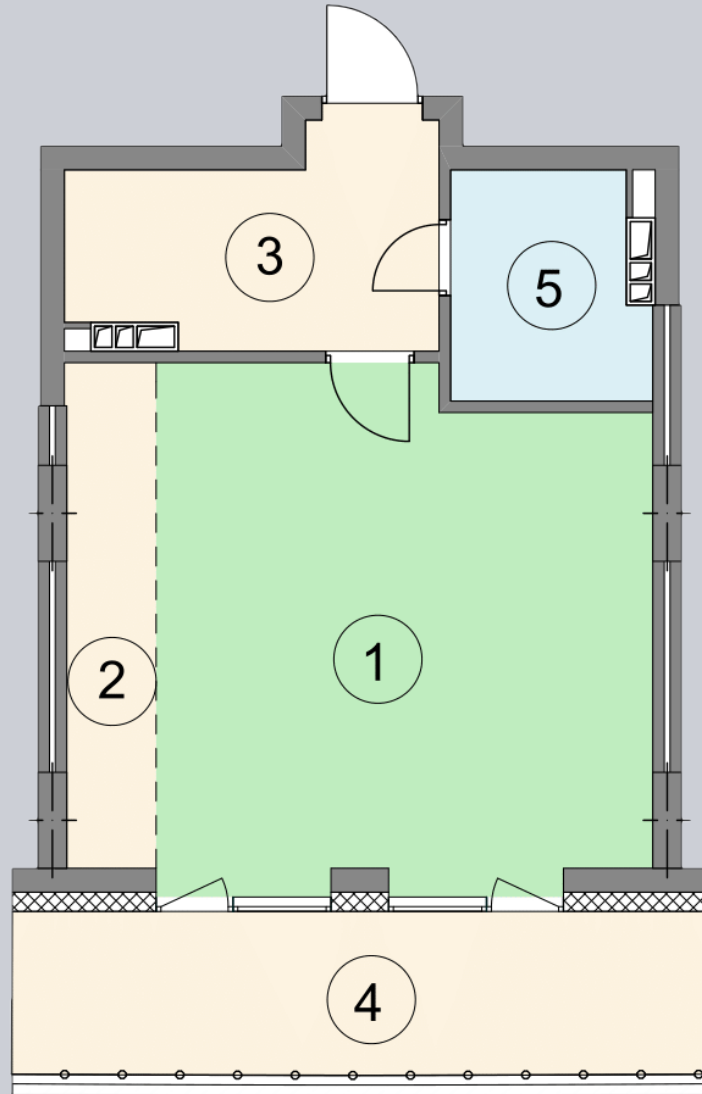

☎ 044-492-05-05

✉ sales@stsophia.ua

1
house

7
section

G54
flat

SQUARE METERS M^2

Кухня: $4.9 M^2$

: $4.63 M^2$

: $3.74 M^2$

: $27.19 M^2$

: $7.85 M^2$

All space: $48.31 M^2$

Living space: $27.19 M^2$