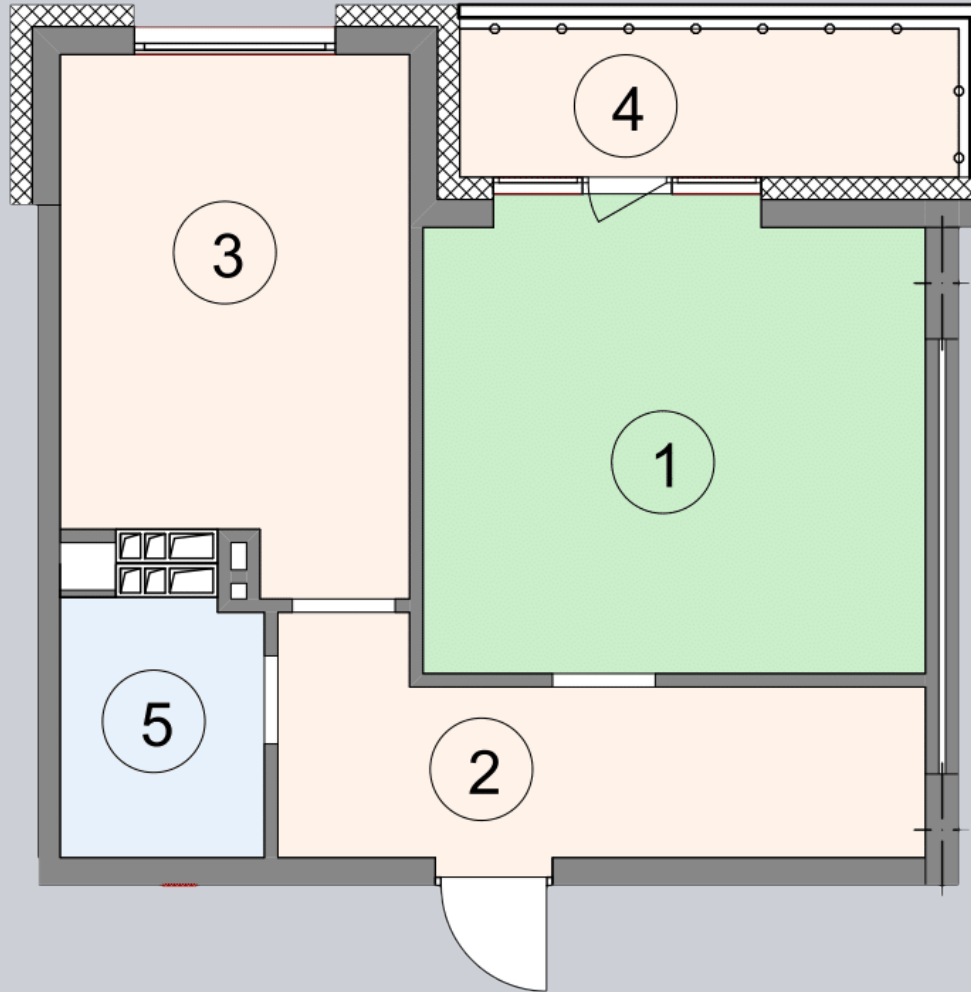

☎ 044-492-05-05

✉ sales@stsophia.ua

1
house

7
section

G57
flat

SQUARE METERS M^2

Кухня: $13.95 M^2$

: $4.21 M^2$

: $1.79 M^2$

: $18.72 M^2$

: $10.15 M^2$

All space: $48.82 M^2$

Living space: $18.72 M^2$