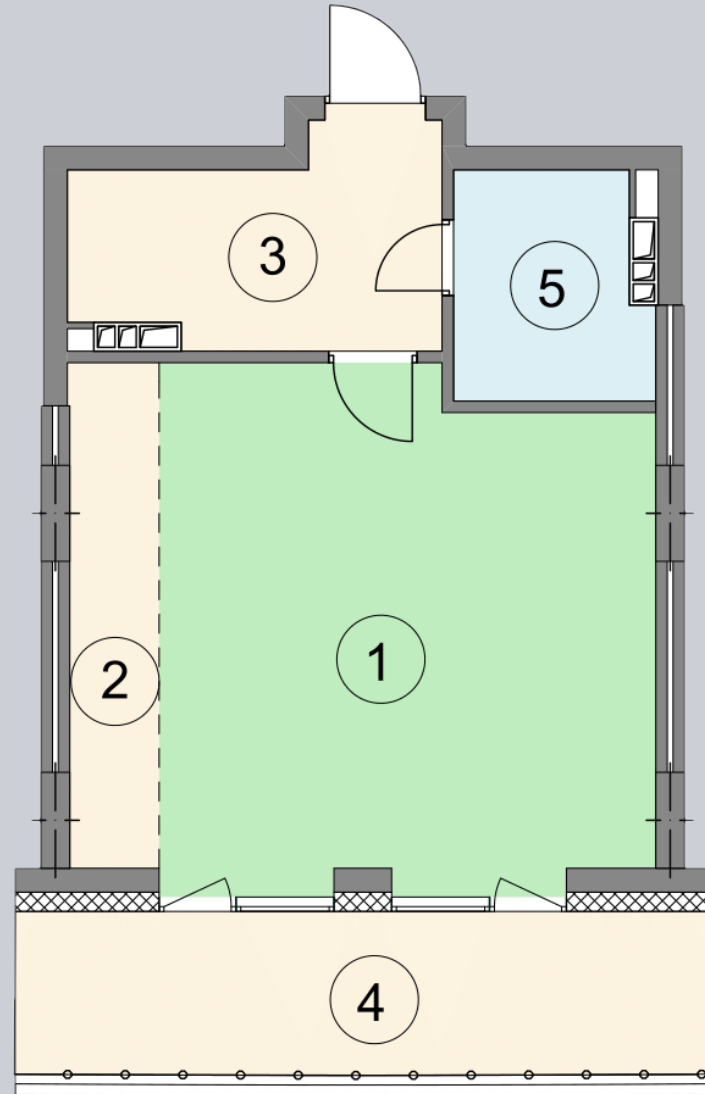

☎ 044-492-05-05

✉ sales@stsophia.ua

1
house

7
section

G64
flat

SQUARE METERS M^2

Кухня: $4.9 M^2$

: $4.63 M^2$

: $3.74 M^2$

: $27.19 M^2$

: $7.85 M^2$

All space: $48.31 M^2$

Living space: $27.19 M^2$