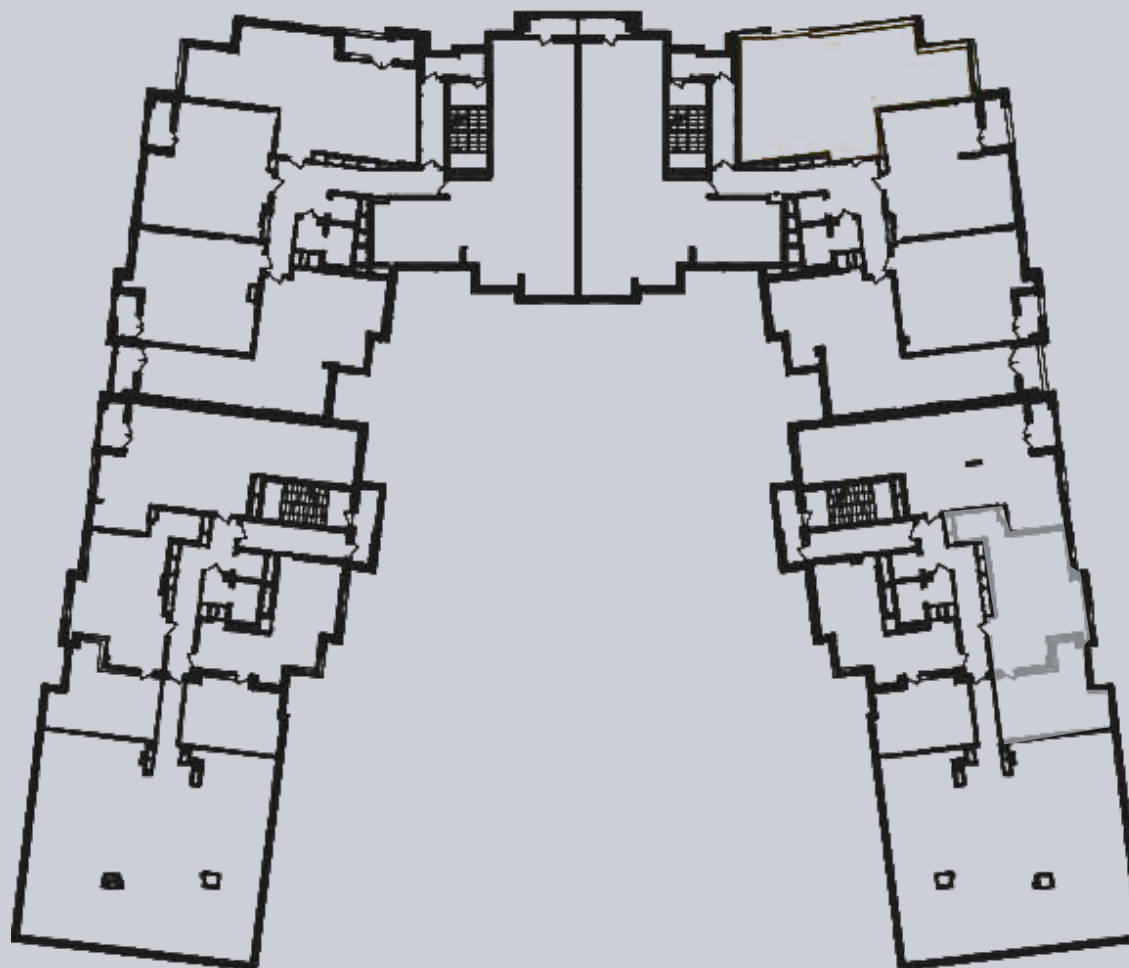

☎ 044-492-05-05

✉ sales@stsophia.ua

1
house

1
section

flat

11
floor

59.96 m²
space

1
section

☎ 044-492-05-05

✉ sales@stsophia.ua

1
house

1
section

flat

SQUARE METERS M^2

Кухня: 22.55 M^2

: 16.7 M^2

: 5.3 M^2

: 5.41 M^2

: 10.00 M^2

All space: 59.96 M^2

Living space: 0 M^2