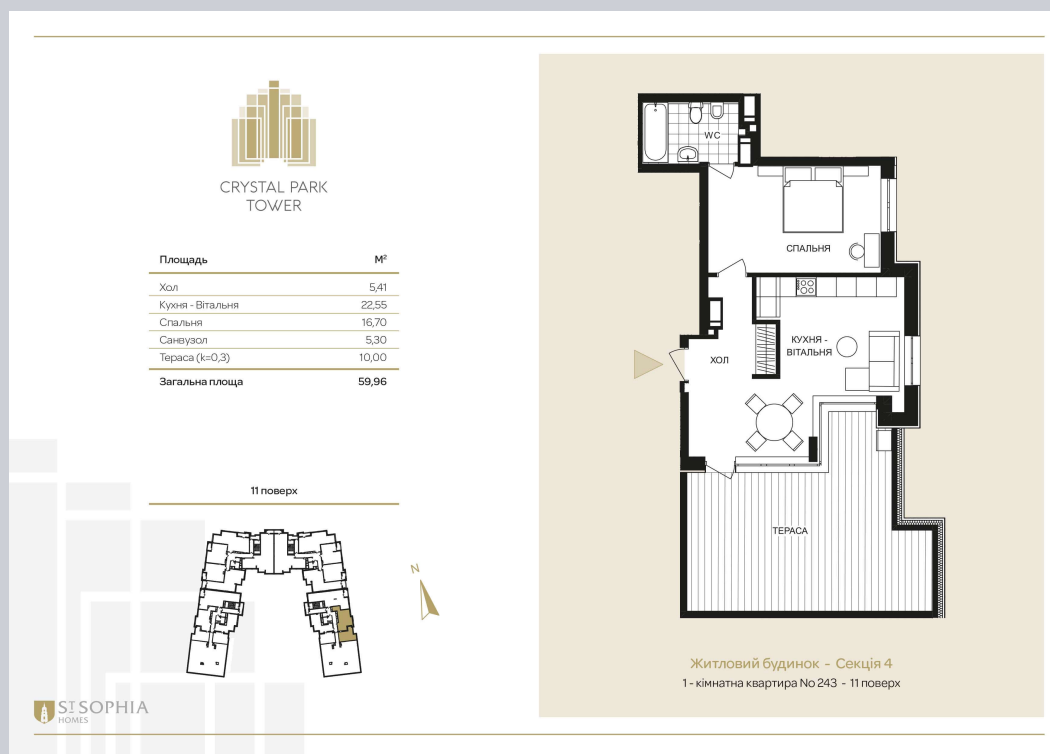

☎ 044-492-05-05

✉ sales@stsophia.ua

1
house

1
section

flat

11
floor

59.96 m²
space

1
section

☎ 044-492-05-05

✉ sales@stsophia.ua

1
house

1
section

flat

SQUARE METERS M^2

Кухня: 22.55 M^2

: 16.7 M^2

: 5.3 M^2

: 5.41 M^2

: 10.00 M^2

All space: 59.96 M^2

Living space: 0 M^2