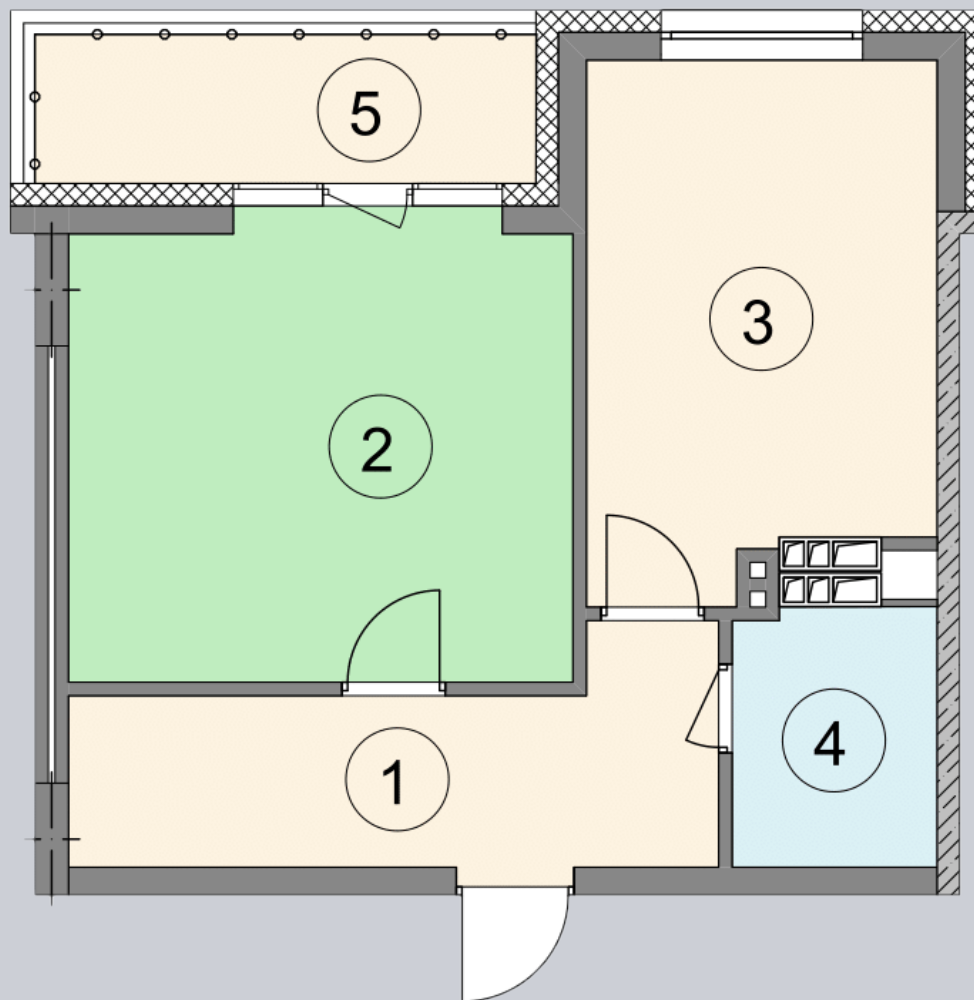

☎ 044-492-05-05

✉ sales@stsophia.ua

1
house

1
section

A31
flat

SQUARE METERS m^2

Кухня: $14.15 m^2$

: $1.79 m^2$

: $18.72 m^2$

: $9.85 m^2$

All space: $48.72 m^2$

Living space: $18.72 m^2$