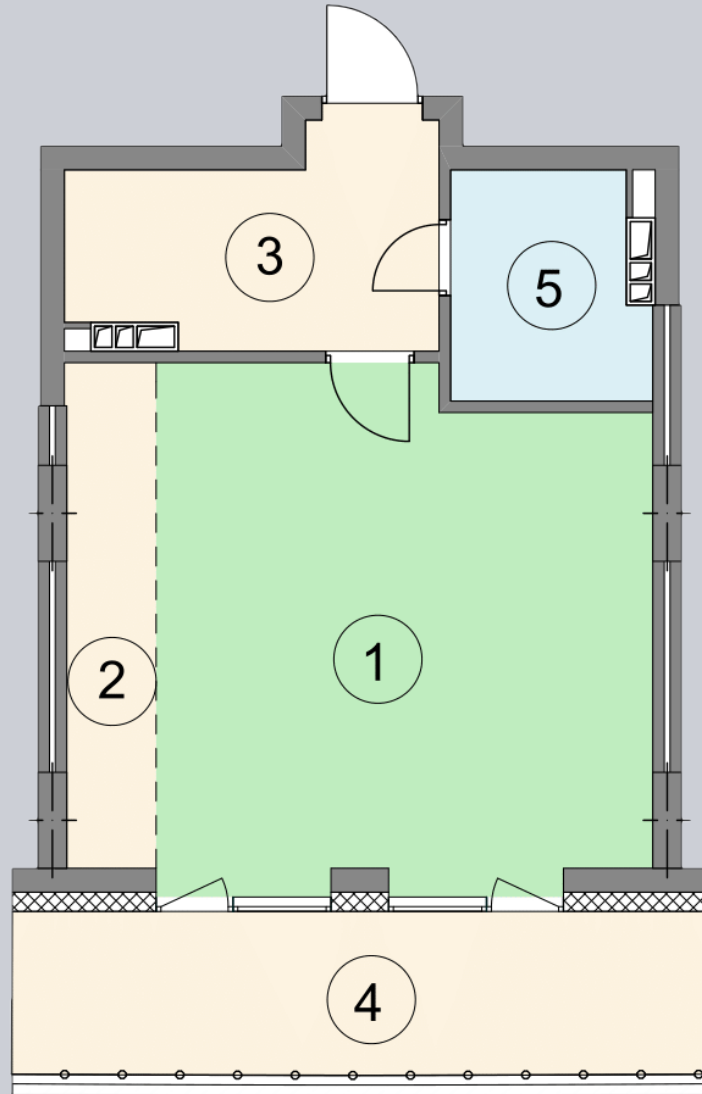

☎ 044-492-05-05

✉ sales@stsophia.ua

1
house

1
section

A34
flat

SQUARE METERS M^2

Кухня: $4.90 M^2$

: $4.63 M^2$

: $3.74 M^2$

: $27.19 M^2$

: $7.85 M^2$

All space: $48.31 M^2$

Living space: $27.19 M^2$